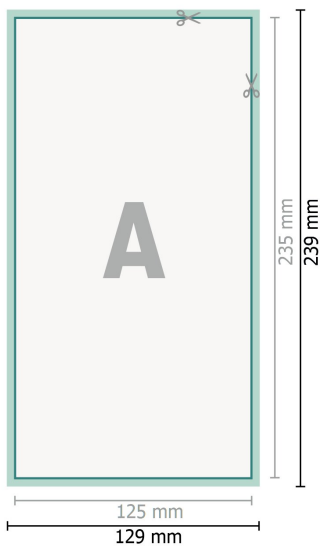

# Wedding cards portrait, 12.5 x 23.5 cm

2 pages, 300 gsm art print paper

Front side

Reverse side

**Dataformat (incl. 2 mm bleed):**

12,9 x 23,9 cm

**bleed:**

2 mm

**Trimmed size:**

12,5 x 23,5 cm

**Safety margin:**

4 mm

Maintaining space between the text/information and the edge of the trimmed format prevents undesirable cuts.

**Explanation of symbols**

 Bleed

 Reading direction

 Trimmed size

 Data format

 We will cut/perforate your product here

**Please note:**

Allow for trim allowance and safety margin according to instructions.

Arrange background graphics, images or graphics up to the edge of the data format.