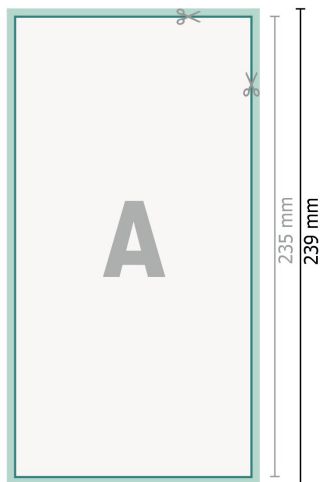

# Wedding cards portrait, 12.5 x 23.5 cm

2 pages, 300 gsm art print paper

Front side

Reverse side

**Dataformat (incl. 2 mm bleed):**

12,9 x 23,9 cm

**bleed:**

2 mm

**Trimmed size:**

12,5 x 23,5 cm

**Safety margin:**

4 mm

Maintaining space between the text/information and the edge of the trimmed format prevents undesirable cuts.

**Explanation of symbols**

 Bleed

 Reading direction

 Trimmed size

 Data format

 We will cut/perforate your product here

**Please note:**

Allow for trim allowance and safety margin according to instructions.

Arrange background graphics, images or graphics up to the edge of the data format.