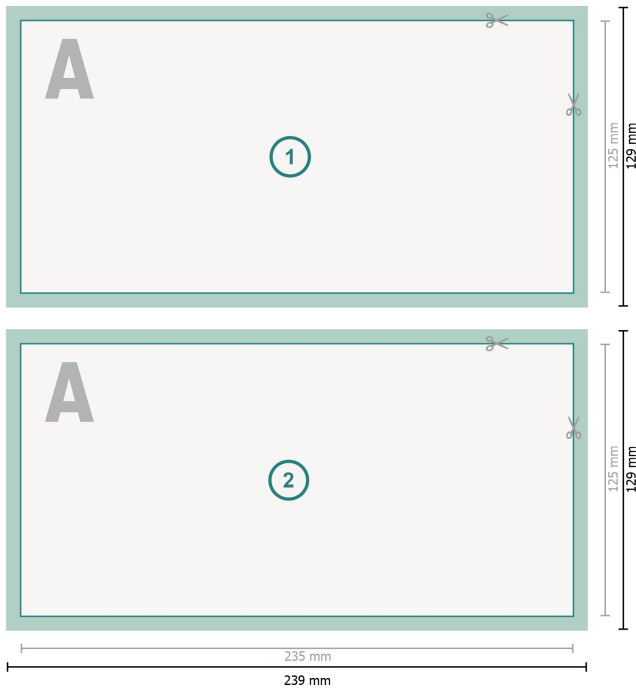

Wedding cards landscape, 12.5 x 23.5 cm

2 pages, 300 gsm art print paper

Dataformat (incl. 2 mm bleed):

23,9 x 12,9 cm

bleed:

2 mm

Trimmed size:

23,5 x 12,5 cm

Safety margin:

4 mm

Maintaining space between the text/information and the edge of the trimmed format prevents undesirable cuts.

Explanation of symbols

-  Bleed
-  Reading direction
-  Trimmed size
-  Data format
-  We will cut/perforate your product here

Please note:

Allow for trim allowance and safety margin according to instructions.

Arrange background graphics, images or graphics up to the edge of the data format.

Tolerances may occur during production due to cutting, punching and folding processes.