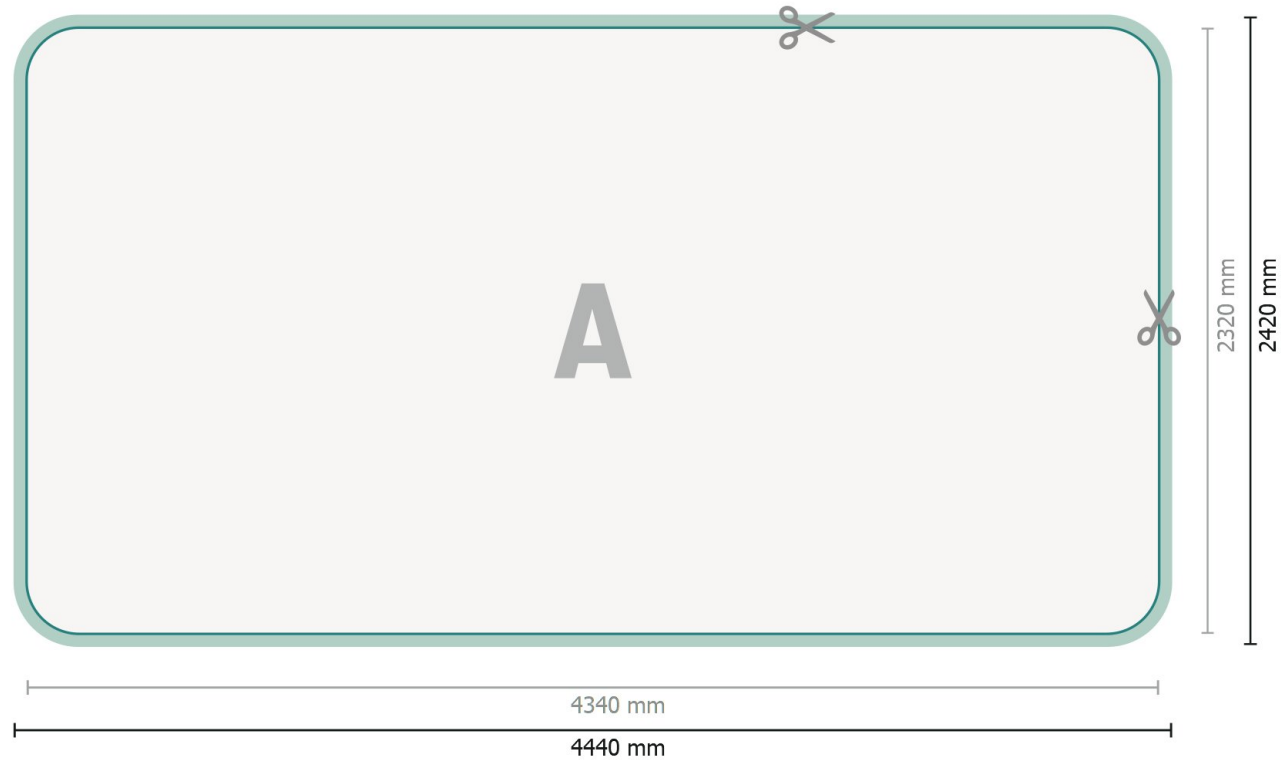

## Dataformat (incl. 50 mm inlay):

444 x 242 cm

## Trimmed size:

434 x 232 cm

## Product dimensions:

400 x 230 cm