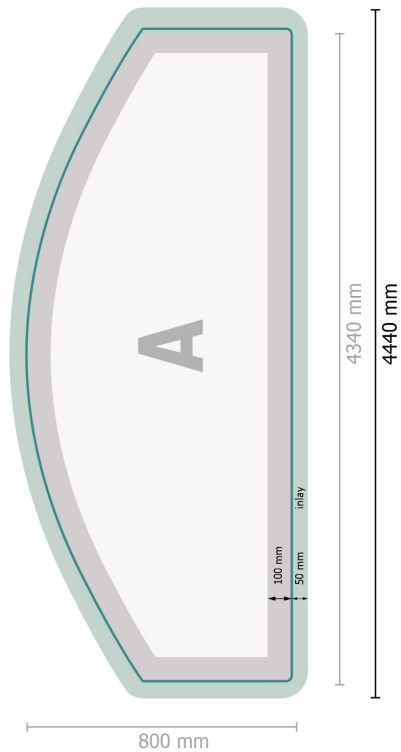

## Dataformat (incl. 50 mm inlay):

444 x 242 cm

## Please note:

Allow for trim allowance and safety margin according to instructions.

Arrange background graphics, images or graphics up to the edge of the data format.

Tolerances may occur during production due to cutting, punching and folding processes.

## Trimmed size:

434 x 232 cm