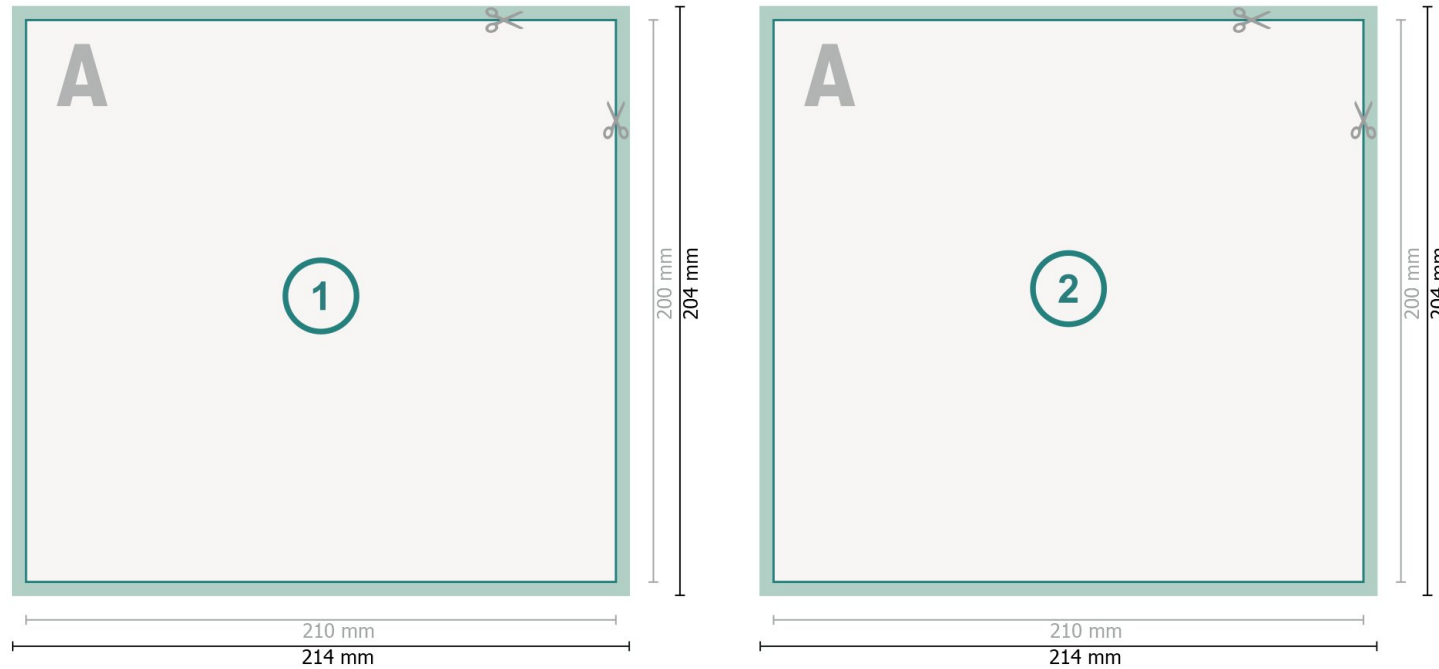

NCR pads, 21 x 20 cm

Dataformat (incl. 2 mm bleed):

21,4 x 20,4 cm

bleed:

2 mm

Trimmed size:

21 x 20 cm

Safety margin:

4 mm

Maintaining space between the text/information and the edge of the trimmed format prevents undesirable cuts.

Please note:

Allow for trim allowance and safety margin according to instructions.

Arrange background graphics, images or graphics up to the edge of the data format.

Explanation of symbols

 Bleed

 Reading direction

 Trimmed size

 Data format