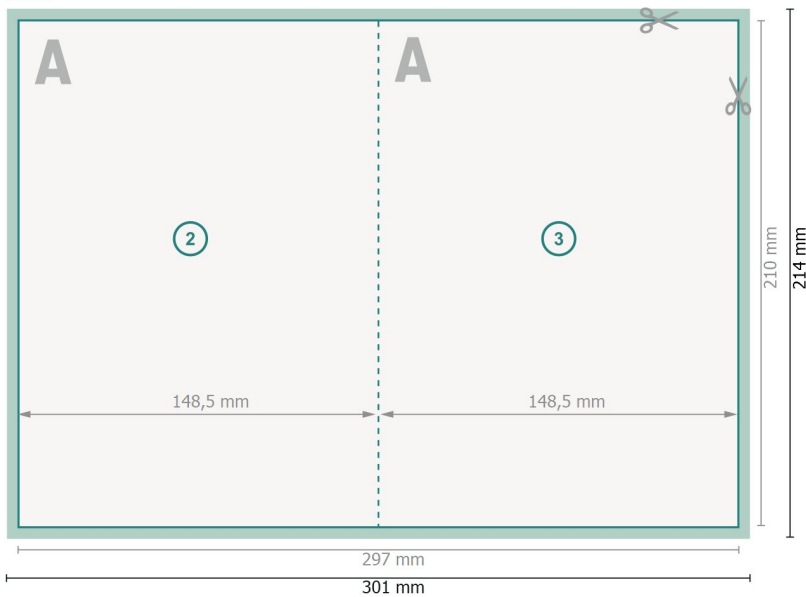

# Folded Cards Portrait, A5

1 fold

Outside

**Dataformat (incl. 2 mm bleed):**  
30,1 x 21,4 cm

**bleed:**  
2 mm

**Trimmed size:**  
29,7 x 21 cm

**Trimmed size (closed):**  
14,8 x 21 cm

**Safety margin:**  
4 mm

Maintaining space between the text/information and the edge of the trimmed format prevents undesirable cuts.

Inside

## Explanation of symbols

-  Bleed
-  Reading direction
-  Trimmed size
-  Data format
-  We will cut/perforate your product here

## Please note:

Allow for trim allowance and safety margin according to instructions.

Arrange background graphics, images or graphics up to the edge of the data format.

Tolerances may occur during production due to cutting, punching and folding processes.