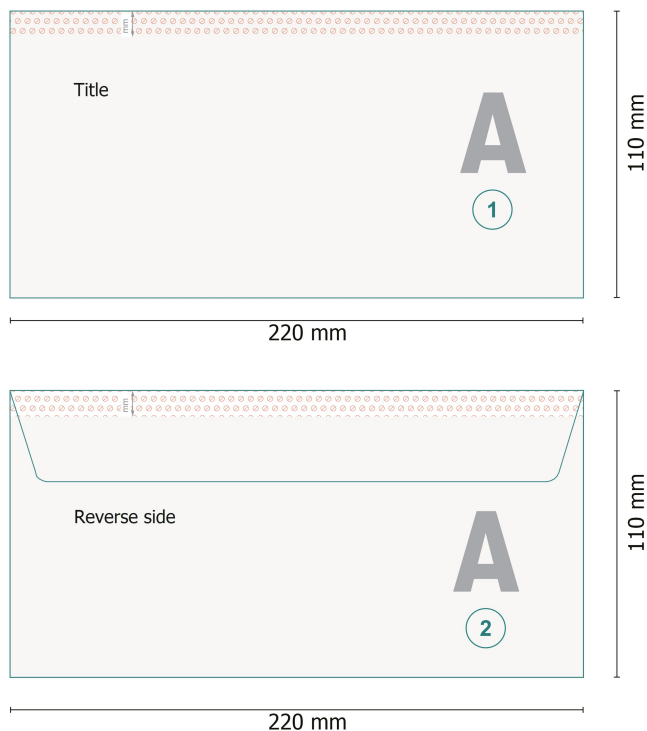

Envelopes, DL

without window, 80 gsm offset paper

Dataformat (incl. 5 mm bleed):

22 x 11 cm

Trimmed size:

22 x 10 cm

Printable area:

22 x 10 cm

bleed:

5 mm

Safety margin:

4 mm

Maintaining space between the text/information and the edge of the trimmed format prevents undesirable cuts.

Explanation of symbols

-  Bleed
-  Reading direction
-  Trimmed size
-  Data format
-  We will cut/perforate your product here
-  Not printable
-  Creasing/Folding

Please note:

Allow for trim allowance and safety margin according to instructions.

Arrange background graphics, images or graphics up to the edge of the data format.

Tolerances may occur during production due to cutting, punching and folding processes.