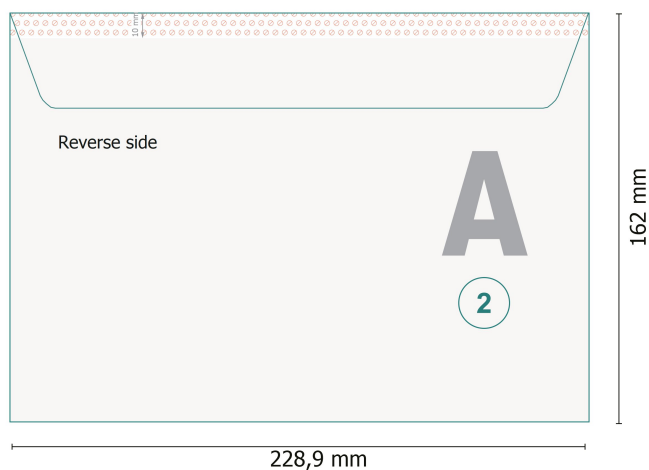

Briefumschläge C5, Sonderfarbe with window left, 100 gsm offset paper

Dataformat (incl. 5 mm bleed):

22,89 x 16,2 cm

Trimmed size:

22,89 x 15,2 cm

Printable area:

22,9 x 15,2 cm

bleed:

5 mm

Safety margin:

4 mm

Maintaining space between the text/information and the edge of the trimmed format prevents undesirable cuts.

Explanation of symbols

 Bleed

 Reading direction

 Trimmed size

 Data format

 We will cut/perforate your product here

 Not printable

 Creasing/Folding

Please note:

Allow for trim allowance and safety margin according to instructions.

Arrange background graphics, images or graphics up to the edge of the data format.