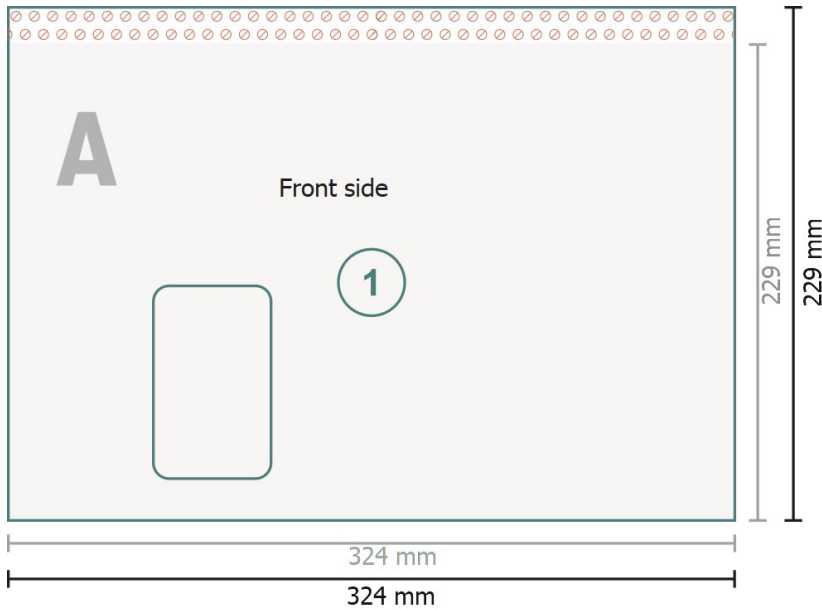

Mailers, C4, flap at the long edge  
with window left, 90 gsm offset paper

**Trimmed size:**  
32,4 x 22,9 cm

**Printable area:**  
32,4 x 21,9 cm

**Safety margin:**  
4 mm

Maintaining space between the text/information and the edge of the trimmed format prevents undesirable cuts.

**Explanation of symbols**

-  Bleed
-  Reading direction
-  Trimmed size
-  Data format
-  We will cut/perforate your product here
-  Not printable
-  Creasing/Folding

**Please note:**

Allow for trim allowance and safety margin according to instructions.

Arrange background graphics, images or graphics up to the edge of the data format.

Tolerances may occur during production due to cutting, punching and folding processes.

Printing data: Instructions and templates can be found under the menu item *Printing data* at [www.onlineprinters.co.uk](http://www.onlineprinters.co.uk)