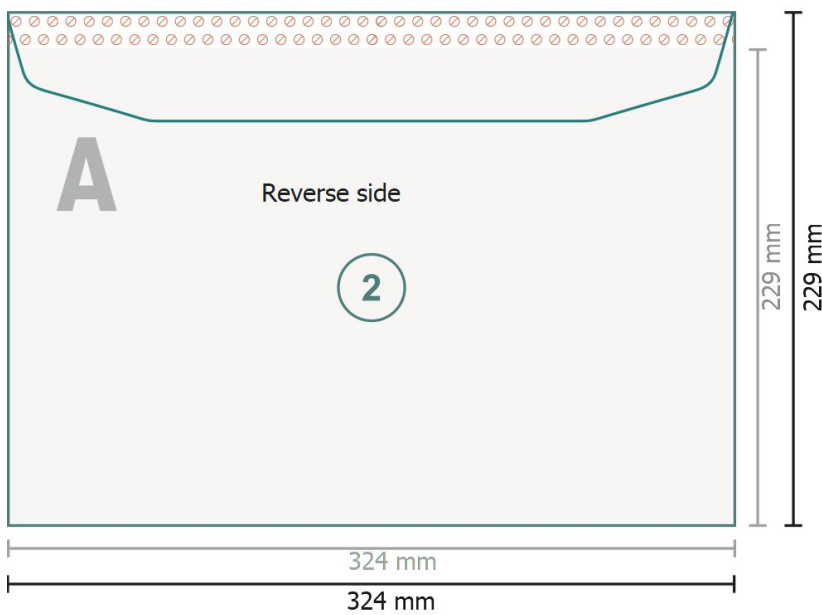

Mailers, C4, flap at the long edge  
with window left, 90 gsm offset paper

**Trimmed size:**  
32,4 x 22,9 cm

**Printable area:**  
32,4 x 21,9 cm

**Safety margin:**  
4 mm

Maintaining space between the text/information and the edge of the trimmed format prevents undesirable cuts.

**Explanation of symbols**

-  Bleed
-  Reading direction
-  Trimmed size
-  Data format
-  We will cut/perforate your product here
-  Not printable
-  Creasing/Folding

**Please note:**

Allow for trim allowance and safety margin according to instructions.

Arrange background graphics, images or graphics up to the edge of the data format.

Tolerances may occur during production due to cutting, punching and folding processes.

Printing data: Instructions and templates can be found under the menu item *Printing data* at [www.onlineprinters.co.uk](http://www.onlineprinters.co.uk)