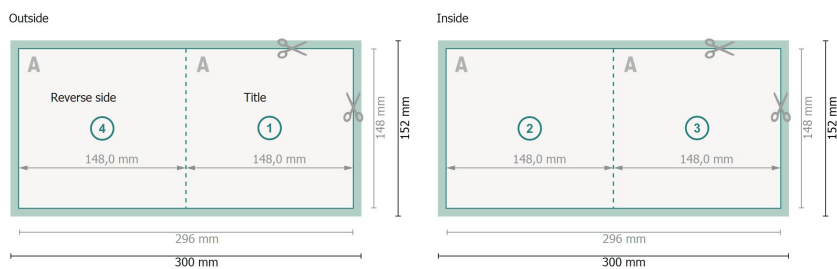

Eco/natural paper folded cards, A5-Square

1 fold

Dataformat (incl. 2 mm bleed):

30 x 15,2 cm

bleed:

2 mm

Trimmed size:

29,6 x 14,8 cm

Trimmed size (closed):

14,8 x 14,8 cm

Safety margin:

4 mm

Maintaining space between the text/information and the edge of the trimmed format prevents undesirable cuts.

Explanation of symbols

 Bleed

 Reading direction

 Trimmed size

 Data format

 We will cut/perforate your product here

Please note:

Allow for trim allowance and safety margin according to instructions.

Arrange background graphics, images or graphics up to the edge of the data format.