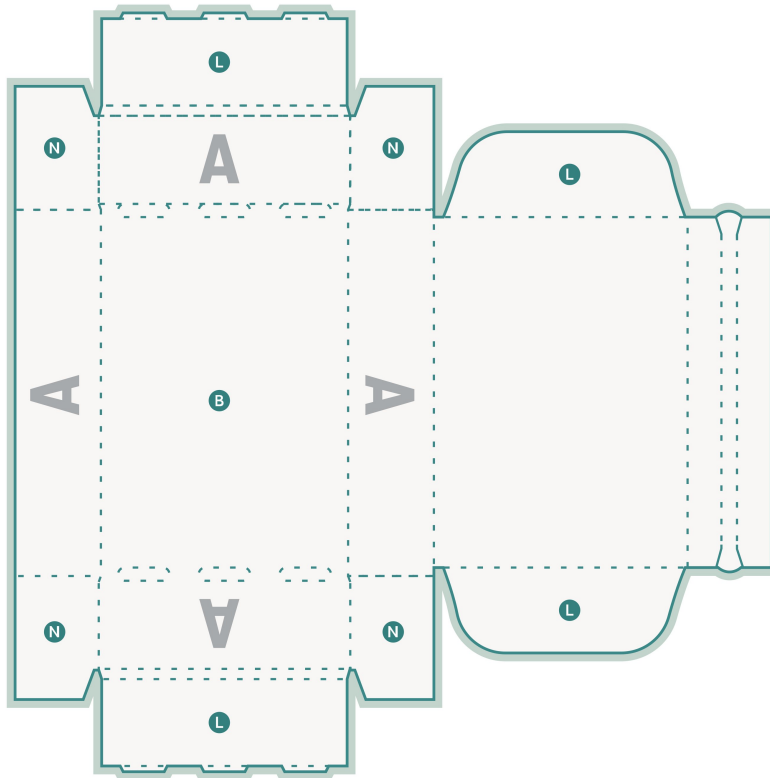

- B T_BASEMENT
- N T_INVISIBLE
- L T_LIMITED_VISIBLE
- L T_BLEED

free format selection

bleed:
3 mm

Safety margin:
4 mm

Maintaining space between the text/information and the edge of the trimmed format prevents undesirable cuts.

Please note:

Allow for trim allowance and safety margin according to instructions.

Arrange background graphics, images or graphics up to the edge of the data format.

Tolerances may occur during production due to cutting, punching and folding processes.

Printing data: Instructions and templates can be found under the menu item *Printing data* at www.onlineprinters.co.uk