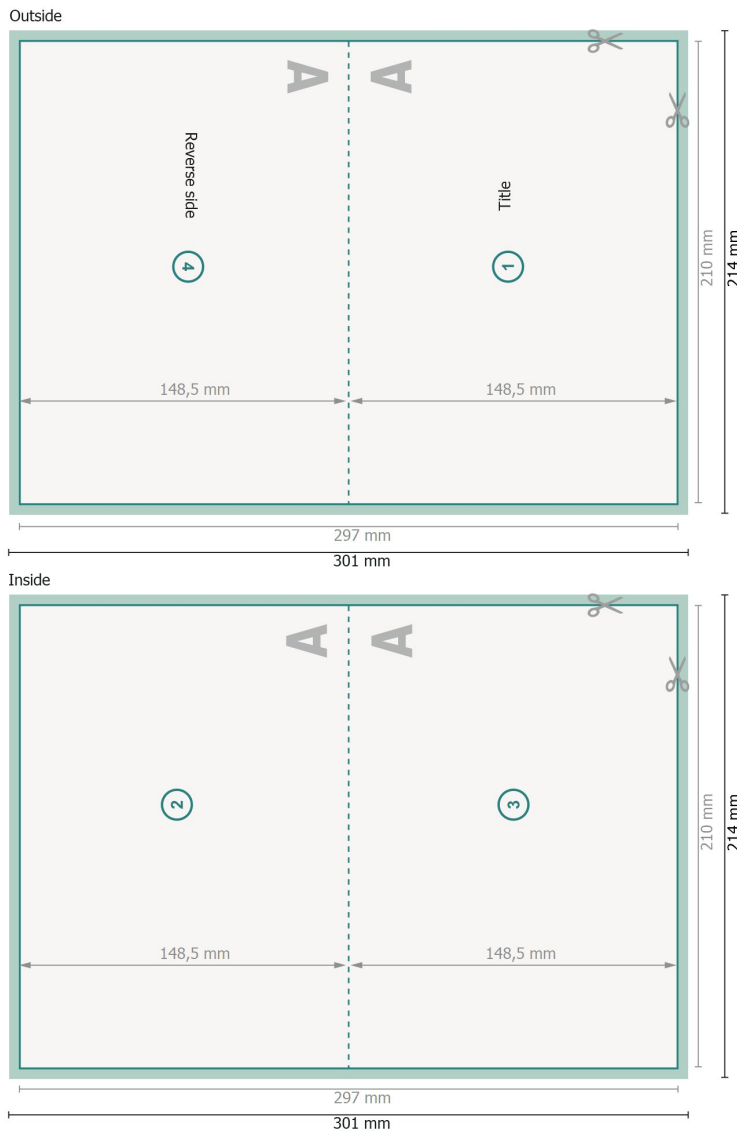

Folded cards, A5 landscape, long side creasing

1 fold

Format view rotated by 90 degrees.

Dataformat (incl. 2 mm bleed):

30,1 x 21,4 cm

bleed:

2 mm

Trimmed size:

29,7 x 21 cm

Trimmed size (closed):

21 x 14,8 cm

Safety margin:

4 mm

Maintaining space between the text/information and the edge of the trimmed format prevents undesirable cuts.

Explanation of symbols

-  Bleed
-  Reading direction
-  Trimmed size
-  Data format
-  We will cut/perforate your product here

Please note:

Allow for trim allowance and safety margin according to instructions.

Arrange background graphics, images or graphics up to the edge of the data format.

Tolerances may occur during production due to cutting, punching and folding processes.