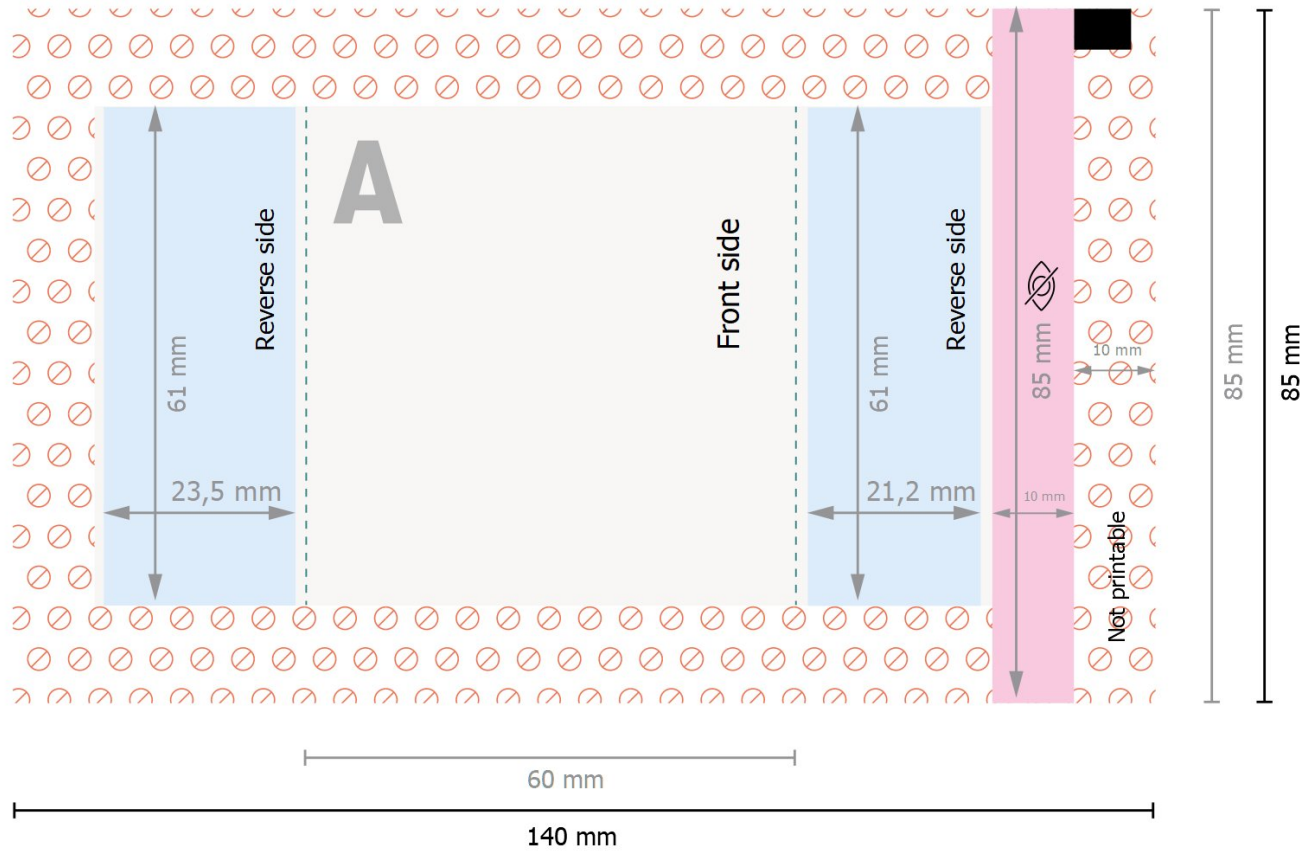

Fruit gums, 10 g per bag
 Gummy bear, 10 g per bag

■ Area for content information.

Data format:
 14 x 8,5 cm

Trimmed size (closed):
 6 x 8,5 cm

Safety margin:
 4 mm
 Maintaining space between the text/information and the edge of the trimmed format prevents undesirable cuts.

Explanation of symbols

- A** Reading direction
- Trimmed size
- Data format
- ⊘ Not printable
- 👁 invisible

Please note:

Allow for trim allowance and safety margin according to instructions.

Arrange background graphics, images or graphics up to the edge of the data format.

Tolerances may occur during production due to cutting, punching and folding processes.

Printing data: Instructions and templates can be found under the menu item *Printing data* at www.onlineprinters.co.uk