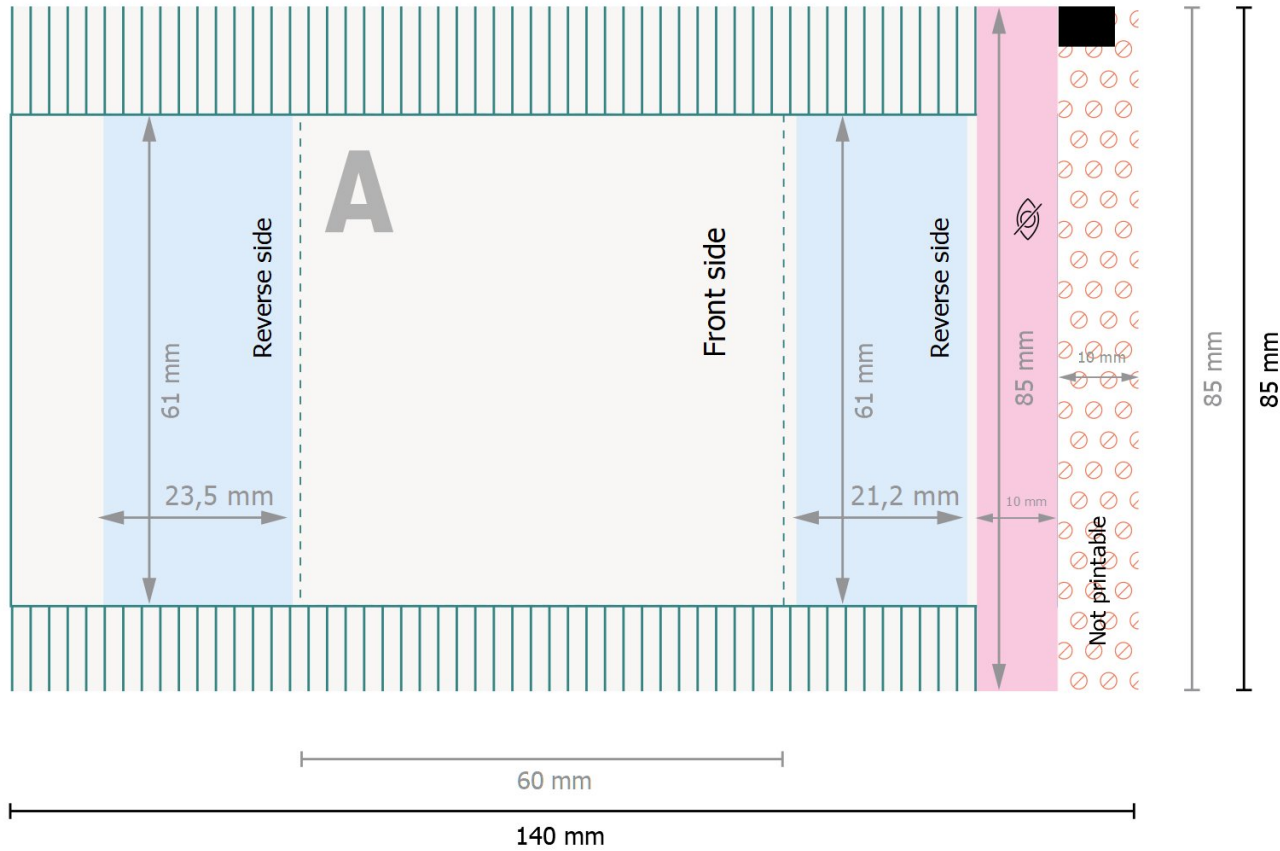

Fruit gums, 10 g per bag  
 Gummy bear, 10 g per bag

■ Area for content information.

**Data format:**  
 14 x 8,5 cm

**Trimmed size (closed):**  
 6 x 8,5 cm

**Safety margin:**  
 4 mm  
 Maintaining space between the text/information and the edge of the trimmed format prevents undesirable cuts.

**Explanation of symbols**

- A** Reading direction
- Trimmed size
- Data format
- ⊘ Not printable
- 👁️ invisible

**Please note:**

Allow for trim allowance and safety margin according to instructions.

Arrange background graphics, images or graphics up to the edge of the data format.

Tolerances may occur during production due to cutting, punching and folding processes.

Printing data: Instructions and templates can be found under the menu item *Printing data* at [www.onlineprinters.co.uk](http://www.onlineprinters.co.uk)