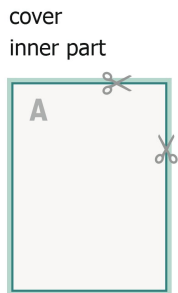

Brochure calendars without cover, landscape, A4

bleed:
2 mm

Safety margin:
5 mm

Maintaining space between the text/information and the edge of the trimmed format prevents undesirable cuts.

Sequence of pages

Create pages consecutively as individual pages.

finished product

Please observe our artwork information!

Explanation of symbols

 Bleed

 Reading direction

 Trimmed size

 Data format

Please note:

Allow for trim allowance and safety margin according to instructions.

Arrange background graphics, images or graphics up to the edge of the data format.

Tolerances may occur during production due to cutting, punching and folding processes.