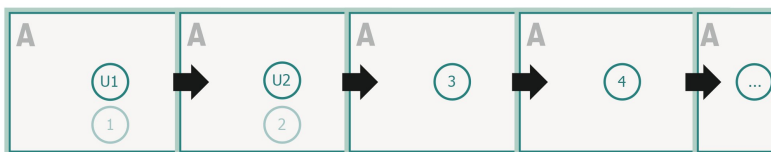

Brochure calendars without cover, landscape, A4

cover
inner part

bleed:
2 mm

Safety margin:
5 mm

Maintaining space between the text/information and the edge of the trimmed format prevents undesirable cuts.

Sequence of pages

Create pages consecutively as individual pages.