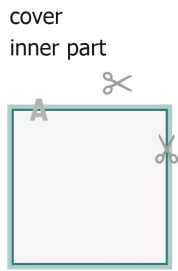

Brochure calendars without cover, square, A4-Square

bleed:
2 mm

Safety margin:
5 mm

Maintaining space between the text/information and the edge of the trimmed format prevents undesirable cuts.

Sequence of pages

Create pages consecutively as individual pages.

finished product

Please observe our artwork information!

Explanation of symbols

 Bleed

 Reading direction

 Trimmed size

 Data format

Please note:

Allow for trim allowance and safety margin according to instructions.

Arrange background graphics, images or graphics up to the edge of the data format.

Tolerances may occur during production due to cutting, punching and folding processes.

Outside

Inside

inner part

Sequence of pages

Create pages consecutively as individual pages.

Please observe our artwork information!

bleed:

2 mm