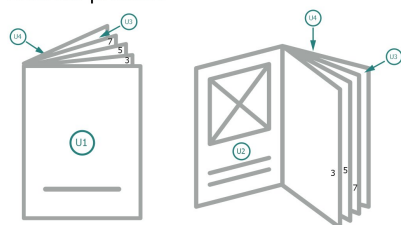

Brochure calendars with cover, landscape, A5

cover
inner part

bleed:
2 mm

Safety margin:
5 mm

Maintaining space between the text/information and the edge of the trimmed format prevents undesirable cuts.

Sequence of pages

Create pages consecutively as individual pages.

finished product

Please observe our artwork information!

Explanation of symbols

 Bleed

 Reading direction

 Trimmed size

 Data format

Please note:

Allow for trim allowance and safety margin according to instructions.

Arrange background graphics, images or graphics up to the edge of the data format.

Tolerances may occur during production due to cutting, punching and folding processes.

Outside

Inside

bleed:

2 mm

Safety margin:

5 mm

Maintaining space between the text/information and the edge of the trimmed format prevents undesirable cuts.

inner part