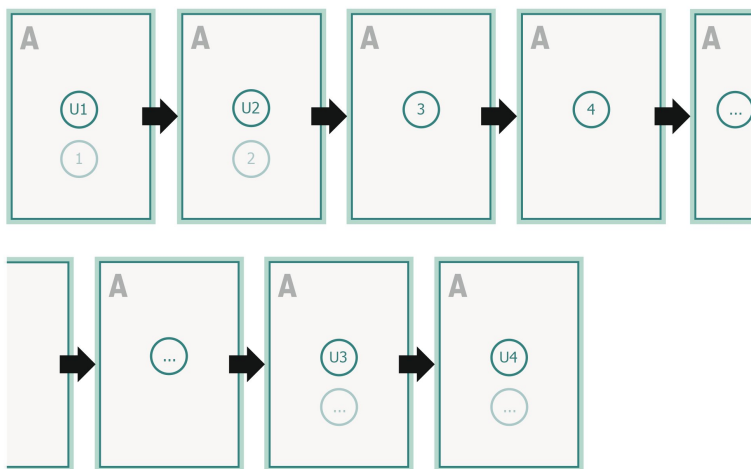

Brochure calendars with cover, square, A4-Square

bleed:
2 mm

Safety margin:
5 mm

Maintaining space between the text/information and the edge of the trimmed format prevents undesirable cuts.

Sequence of pages

Create pages consecutively as individual pages.

finished product

Please observe our artwork information!

Explanation of symbols

-  Bleed
-  Reading direction
-  Trimmed size
-  Data format

Please note:

Allow for trim allowance and safety margin according to instructions.

Arrange background graphics, images or graphics up to the edge of the data format.

Tolerances may occur during production due to cutting, punching and folding processes.

Printing data: Instructions and templates can be found under the menu item *Printing data* at www.onlineprinters.co.uk

 Reading direction

 Trimmed size

 Data format

Please note:

Allow for trim allowance and safety margin according to instructions.

Arrange background graphics, images or graphics up to the edge of the data format.