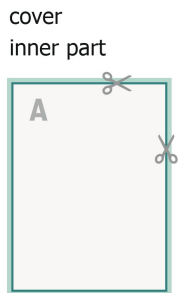

Brochure calendars with cover, square, A4-Square

bleed:
2 mm

Safety margin:
5 mm

Maintaining space between the text/information and the edge of the trimmed format prevents undesirable cuts.

Sequence of pages

Create pages consecutively as individual pages.

finished product

Please observe our artwork information!

Explanation of symbols

-  Bleed
-  Reading direction
-  Trimmed size
-  Data format

Please note:

Allow for trim allowance and safety margin according to instructions.

Arrange background graphics, images or graphics up to the edge of the data format.

Tolerances may occur during production due to cutting, punching and folding processes.

Printing data: Instructions and templates can be found under the menu item *Printing data* at www.onlineprinters.co.uk