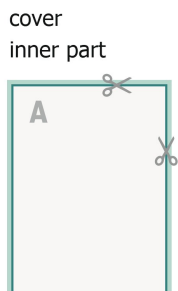

Brochure calendars with cover, landscape, A4

bleed:
2 mm

Safety margin:
5 mm

Maintaining space between the text/information and the edge of the trimmed format prevents undesirable cuts.

Sequence of pages

Create pages consecutively as individual pages.

finished product

Please observe our artwork information!

Explanation of symbols

-  Bleed
-  Reading direction
-  Trimmed size
-  Data format

Please note:

Allow for trim allowance and safety margin according to instructions.

Arrange background graphics, images or graphics up to the edge of the data format.

Tolerances may occur during production due to cutting, punching and folding processes.

Printing data: Instructions and templates can be found under the menu item *Printing data* at www.onlineprinters.co.uk