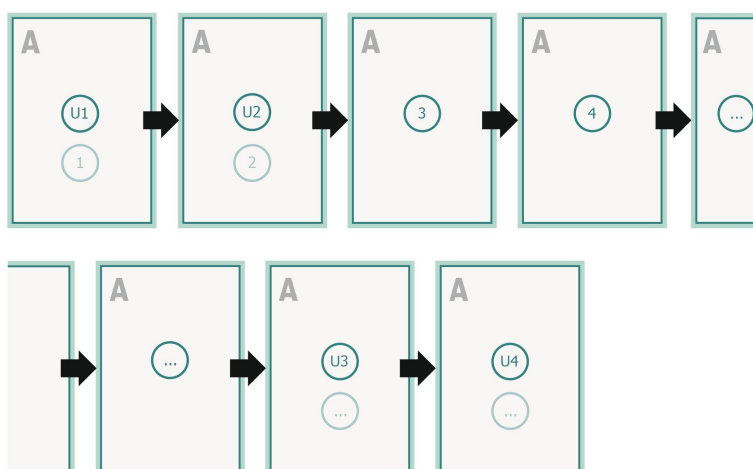

Brochure calendars with cover, landscape, A4

bleed:
2 mm

Safety margin:
5 mm

Maintaining space between the text/information and the edge of the trimmed format prevents undesirable cuts.

Sequence of pages

Create pages consecutively as individual pages.

finished product

Please observe our artwork information!

Explanation of symbols

-  Bleed
-  Reading direction
-  Trimmed size
-  Data format

Please note:

Allow for trim allowance and safety margin according to instructions.

Arrange background graphics, images or graphics up to the edge of the data format.

Tolerances may occur during production due to cutting, punching and folding processes.

Printing data: Instructions and templates can be found under the menu item *Printing data* at www.onlineprinters.co.uk

 Trimmed size

 Data format

Please note:

Allow for trim allowance and safety margin according to instructions.

Arrange background graphics, images or graphics up to the edge of the data format.

Tolerances may occur during production due to cutting, punching and folding processes.