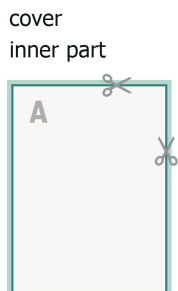

Brochure calendars without cover, landscape, A5

bleed:
2 mm

Safety margin:

5 mm

Maintaining space between the text/information and the edge of the trimmed format prevents undesirable cuts.

Sequence of pages

Create pages consecutively as individual pages.

finished product

Please observe our artwork information!

Explanation of symbols

 Bleed

 Reading direction

 Trimmed size

 Data format

Please note:

Allow for trim allowance and safety margin according to instructions.

Arrange background graphics, images or graphics up to the edge of the data format.

Tolerances may occur during production due to cutting, punching and folding processes.