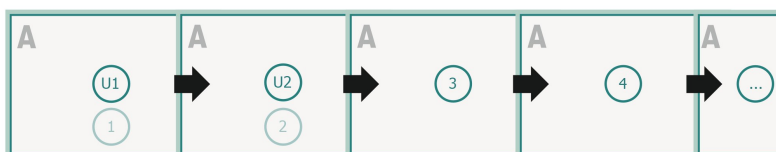

Brochure calendars without cover, landscape, A5

cover
inner part

bleed:
2 mm

Safety margin:
5 mm

Maintaining space between the text/information and the edge of the trimmed format prevents undesirable cuts.

Sequence of pages

Create pages consecutively as individual pages.

finished product

Please observe our artwork information!

Explanation of symbols

 Bleed

 Reading direction

 Trimmed size

 Data format

Please note:

Allow for trim allowance and safety margin according to instructions.

Arrange background graphics, images or graphics up to the edge of the data format.

Tolerances may occur during production due to cutting, punching and folding processes.