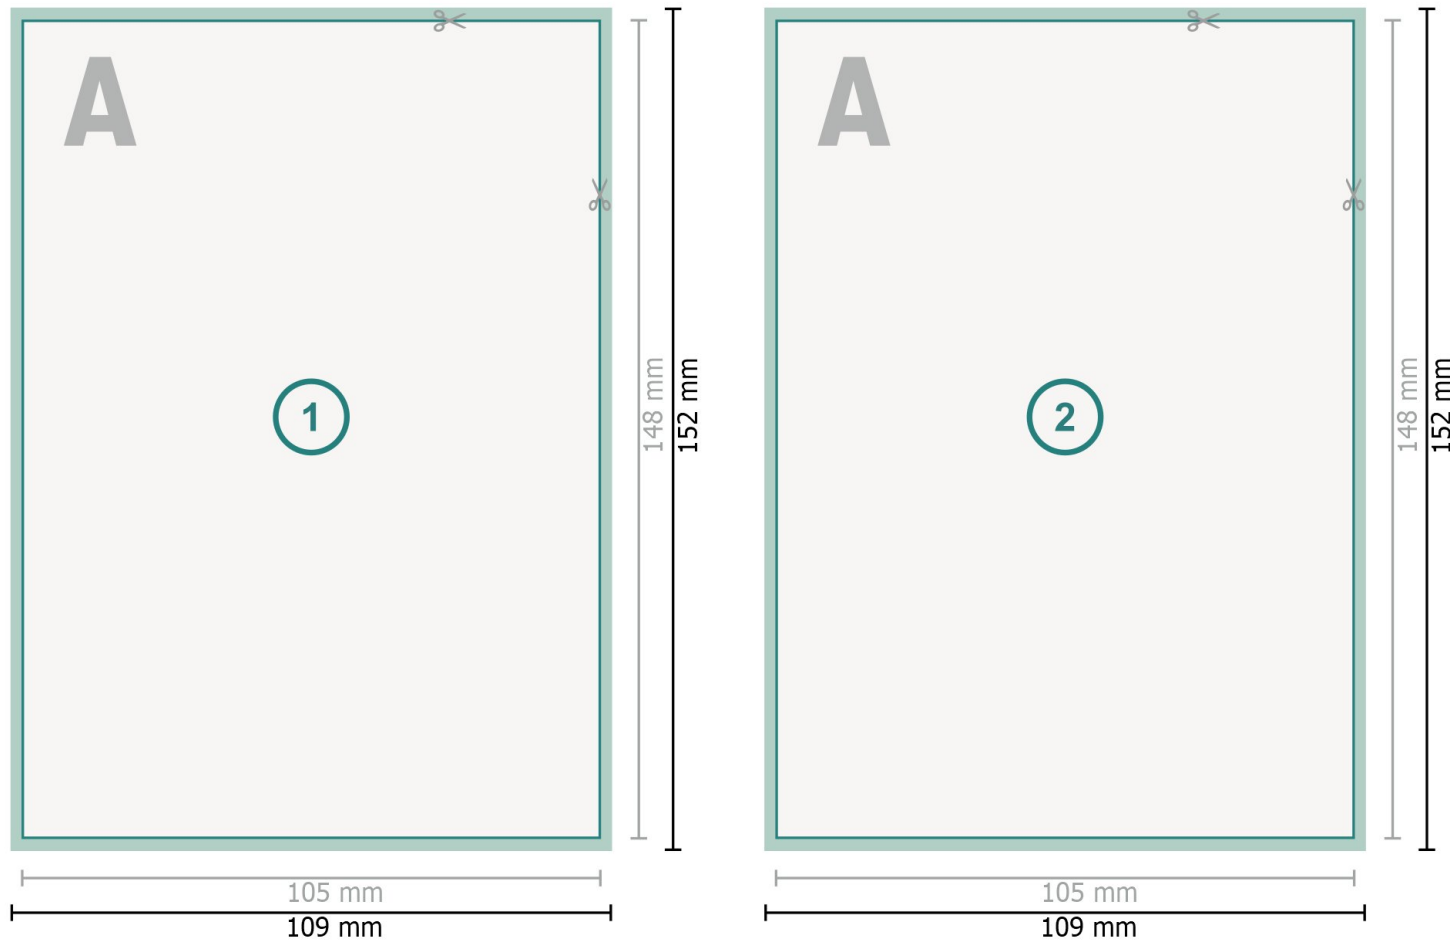

Christmas postcards with spot relief varnish, A6

Dataformat (incl. 2 mm bleed):

10,9 x 15,2 cm

bleed:

2 mm

Trimmed size:

10,5 x 14,8 cm

Safety margin:

4 mm

Maintaining space between the text/information and the edge of the trimmed format prevents undesirable cuts.

Explanation of symbols

 Bleed

 Reading direction

 Trimmed size

 Data format

 We will cut/perforate your product here

Please note:

Allow for trim allowance and safety margin according to instructions.

Arrange background graphics, images or graphics up to the edge of the data format.

Tolerances may occur during production due to cutting, punching and folding processes.