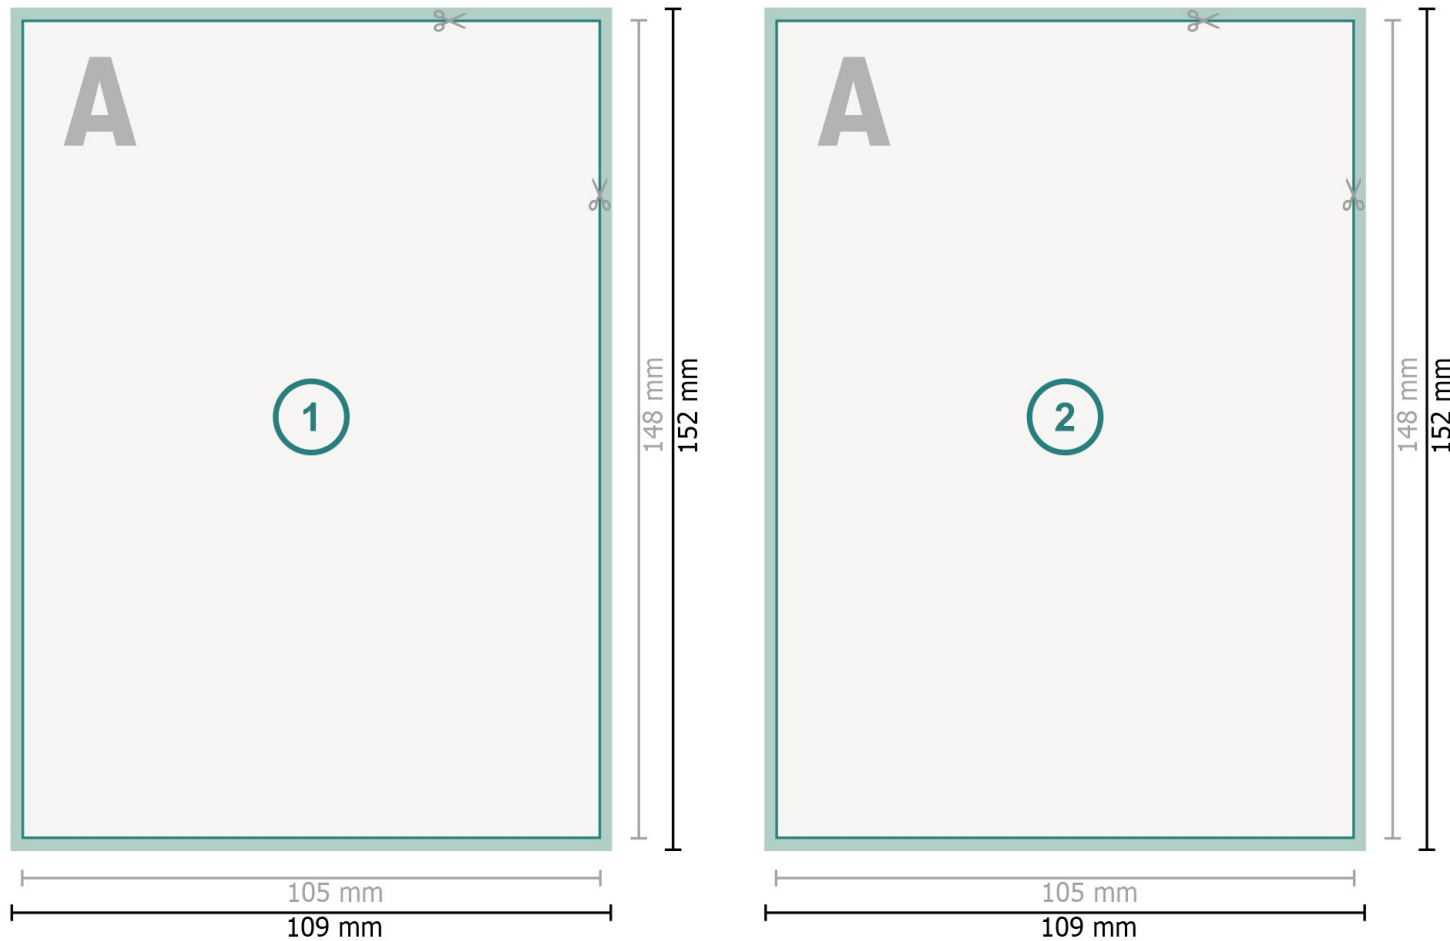

# Christmas postcards with spot UV varnish, A6

**Dataformat (incl. 2 mm bleed):**

10,9 x 15,2 cm

**bleed:**

2 mm

**Trimmed size:**

10,5 x 14,8 cm

**Safety margin:**

4 mm

Maintaining space between the text/information and the edge of the trimmed format prevents undesirable cuts.

**Explanation of symbols**

 Bleed

 Reading direction

 Trimmed size

 Data format

 We will cut/perforate your product here

**Please note:**

Allow for trim allowance and safety margin according to instructions.

Arrange background graphics, images or graphics up to the edge of the data format.

Tolerances may occur during production due to cutting, punching and folding processes.