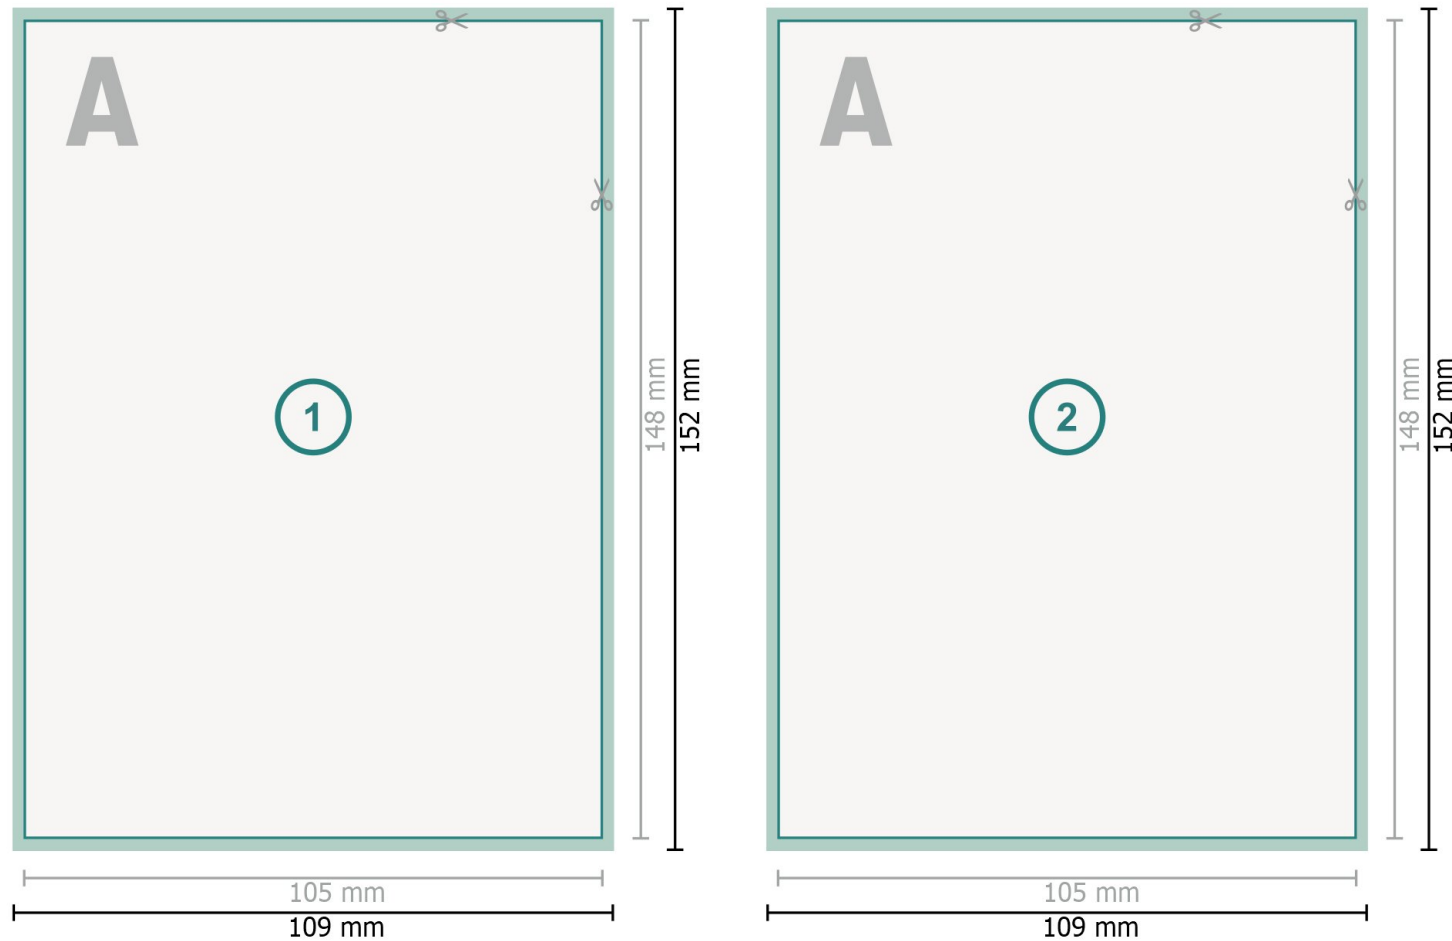

Christmas postcards with spot hot foil stamping, A6

Dataformat (incl. 2 mm bleed):

10,9 x 15,2 cm

bleed:

2 mm

Trimmed size:

10,5 x 14,8 cm

Safety margin:

4 mm

Maintaining space between the text/information and the edge of the trimmed format prevents undesirable cuts.

Explanation of symbols

 Bleed

 Reading direction

 Trimmed size

 Data format

 We will cut/perforate your product here

Please note:

Allow for trim allowance and safety margin according to instructions.

Arrange background graphics, images or graphics up to the edge of the data format.

Tolerances may occur during production due to cutting, punching and folding processes.