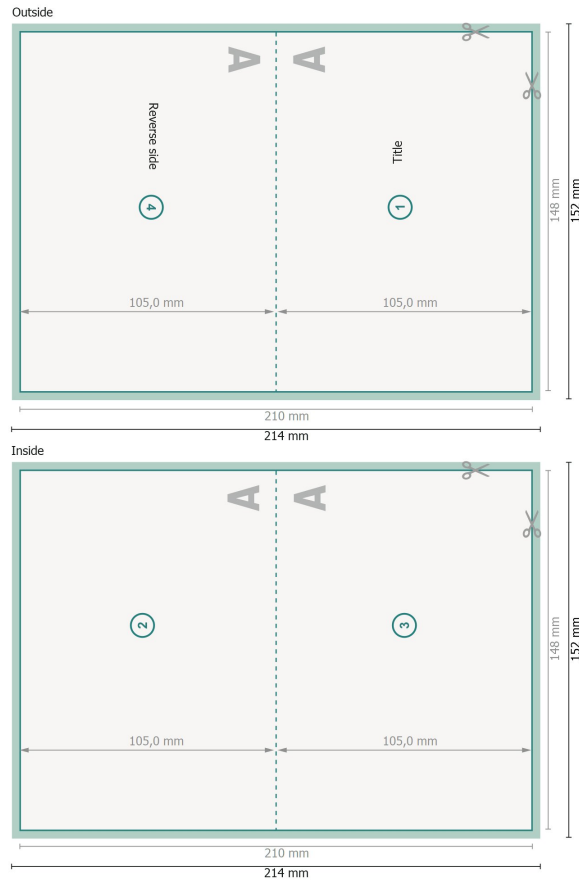

Folded cards with spot hot foil stamping, A6 landscape, long side creasing

1 fold

Format view rotated by 90 degrees.

Dataformat (incl. 2 mm bleed):

21,4 x 15,2 cm

bleed:

2 mm

Trimmed size:

21 x 14,8 cm

Trimmed size (closed):

14,8 x 10,5 cm

Safety margin:

4 mm

Maintaining space between the text/information and the edge of the trimmed format prevents undesirable cuts.

Explanation of symbols

 Bleed

 Reading direction

 Trimmed size

 Data format

 We will cut/perforate your product here

 Creasing/Folding

Please note:

Allow for trim allowance and safety margin according to instructions.

Arrange background graphics, images or graphics up to the edge of the data format.

Tolerances may occur during production due to cutting, punching and folding processes.

Printing data: Instructions and templates can be found under the menu item *Printing data* at www.onlineprinters.co.uk