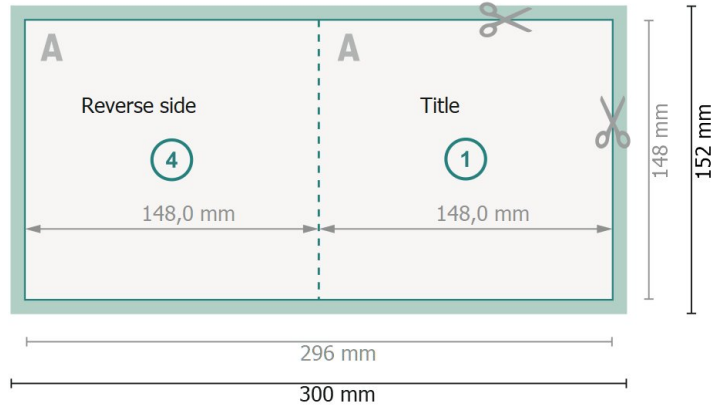

# Folded Cards with spot hot foil stamping, A5-Square

1 fold

Outside

Inside

**Dataformat (incl. 2 mm bleed):**

30 x 15,2 cm

**bleed:**

2 mm

**Trimmed size:**

29,6 x 14,8 cm

**Trimmed size (closed):**

14,8 x 14,8 cm

**Safety margin:**

4 mm

Maintaining space between the text/information and the edge of the trimmed format prevents undesirable cuts.

**Please note:**

Allow for trim allowance and safety margin according to instructions.

Arrange background graphics, images or graphics up to the edge of the data format.

Tolerances may occur during production due to cutting, punching and folding processes.

 Trimmed size

 Data format

 We will cut/perforate your product here

 Creasing/Folding