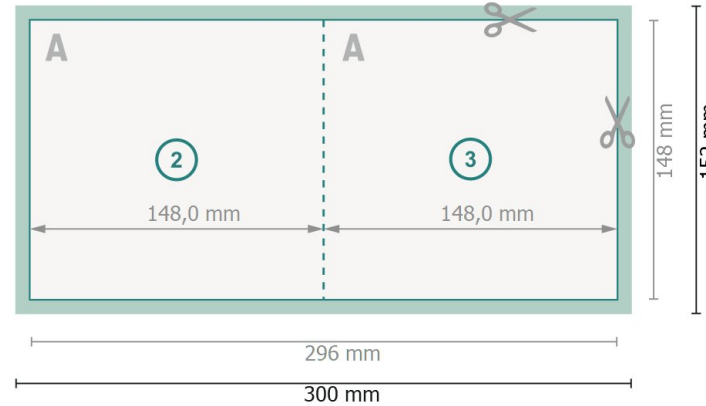

# Folded Cards with spot hot foil stamping, A5-Square

1 fold

Outside

Inside

**Dataformat (incl. 2 mm bleed):**

30 x 15,2 cm

**bleed:**

2 mm

**Trimmed size:**

29,6 x 14,8 cm

**Trimmed size (closed):**

14,8 x 14,8 cm

**Safety margin:**

4 mm

Maintaining space between the text/information and the edge of the trimmed format prevents undesirable cuts.

**Please note:**

Allow for trim allowance and safety margin according to instructions.

Arrange background graphics, images or graphics up to the edge of the data format.

Tolerances may occur during production due to cutting, punching and folding processes.

 Trimmed size

 Data format

 We will cut/perforate your product here

 Creasing/Folding