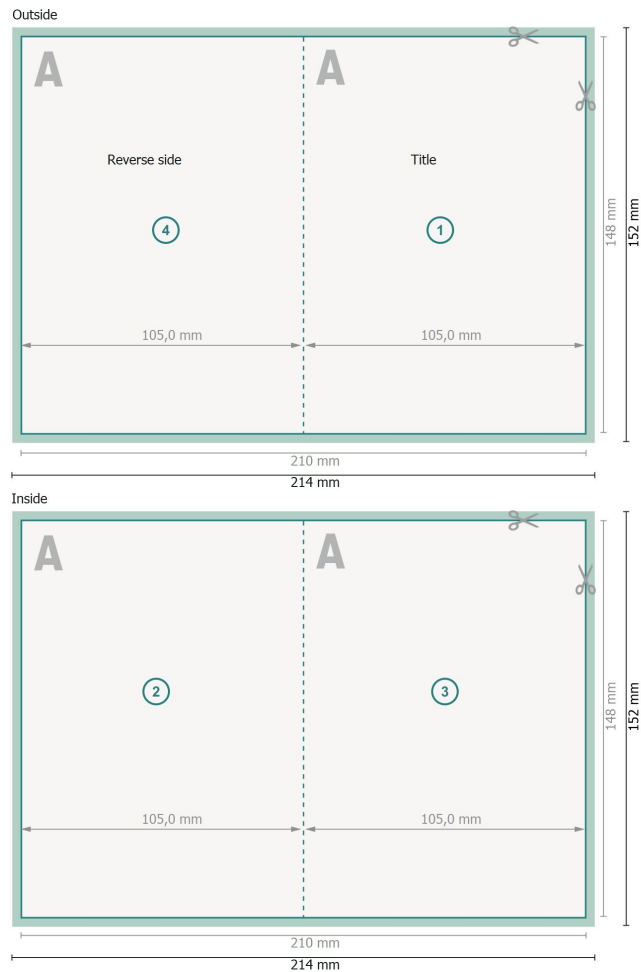

Folded Cards Portrait with spot UV varnish, A6

4 pages, 1 fold

Dataformat (incl. 2 mm bleed):

21,4 x 15,2 cm

bleed:

2 mm

Trimmed size:

21 x 14,8 cm

Trimmed size (closed):

10,5 x 14,8 cm

Safety margin:

4 mm

Maintaining space between the text/information and the edge of the trimmed format prevents undesirable cuts.

Explanation of symbols

 Bleed

 Reading direction

 Trimmed size

 Data format

 We will cut/perforate your product here

 Creasing/Folding

Please note:

Allow for trim allowance and safety margin according to instructions.

Arrange background graphics, images or graphics up to the edge of the data format.

Tolerances may occur during production due to cutting, punching and folding processes.

Printing data: Instructions and templates can be found under the menu item *Printing data* at www.onlineprinters.co.uk