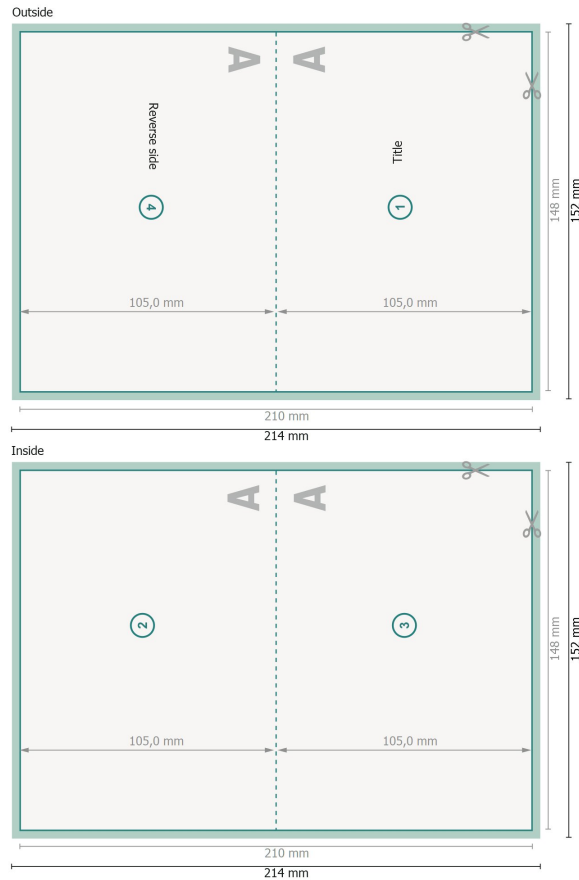

Folded cards with spot UV varnish, A6 landscape, long side creasing

1 fold

Format view rotated by 90 degrees.

Dataformat (incl. 2 mm bleed):

21,4 x 15,2 cm

bleed:

2 mm

Trimmed size:

21 x 14,8 cm

Trimmed size (closed):

14,8 x 10,5 cm

Safety margin:

4 mm

Maintaining space between the text/information and the edge of the trimmed format prevents undesirable cuts.

Explanation of symbols

 Bleed

 Reading direction

 Trimmed size

 Data format

 We will cut/perforate your product here

 Creasing/Folding

Please note:

Allow for trim allowance and safety margin according to instructions.

Arrange background graphics, images or graphics up to the edge of the data format.

Tolerances may occur during production due to cutting, punching and folding processes.

Printing data: Instructions and templates can be found under the menu item *Printing data* at www.onlineprinters.co.uk