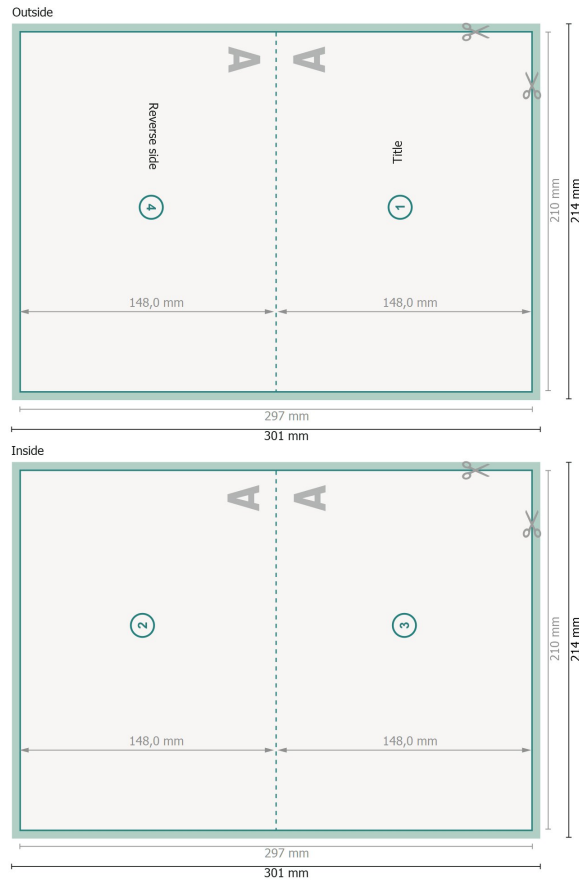

Folded cards with spot relief varnish, A5 landscape, long side creasing

1 fold

Format view rotated by 90 degrees.

Dataformat (incl. 2 mm bleed):

30,1 x 21,4 cm

bleed:

2 mm

Trimmed size:

29,7 x 21 cm

Trimmed size (closed):

21 x 14,8 cm

Safety margin:

4 mm

Maintaining space between the text/information and the edge of the trimmed format prevents undesirable cuts.

Explanation of symbols

 Bleed

 Reading direction

 Trimmed size

 Data format

 We will cut/perforate your product here

 Creasing/Folding

Please note:

Allow for trim allowance and safety margin according to instructions.

Arrange background graphics, images or graphics up to the edge of the data format.

Tolerances may occur during production due to cutting, punching and folding processes.

Printing data: Instructions and templates can be found under the menu item *Printing data* at www.onlineprinters.co.uk