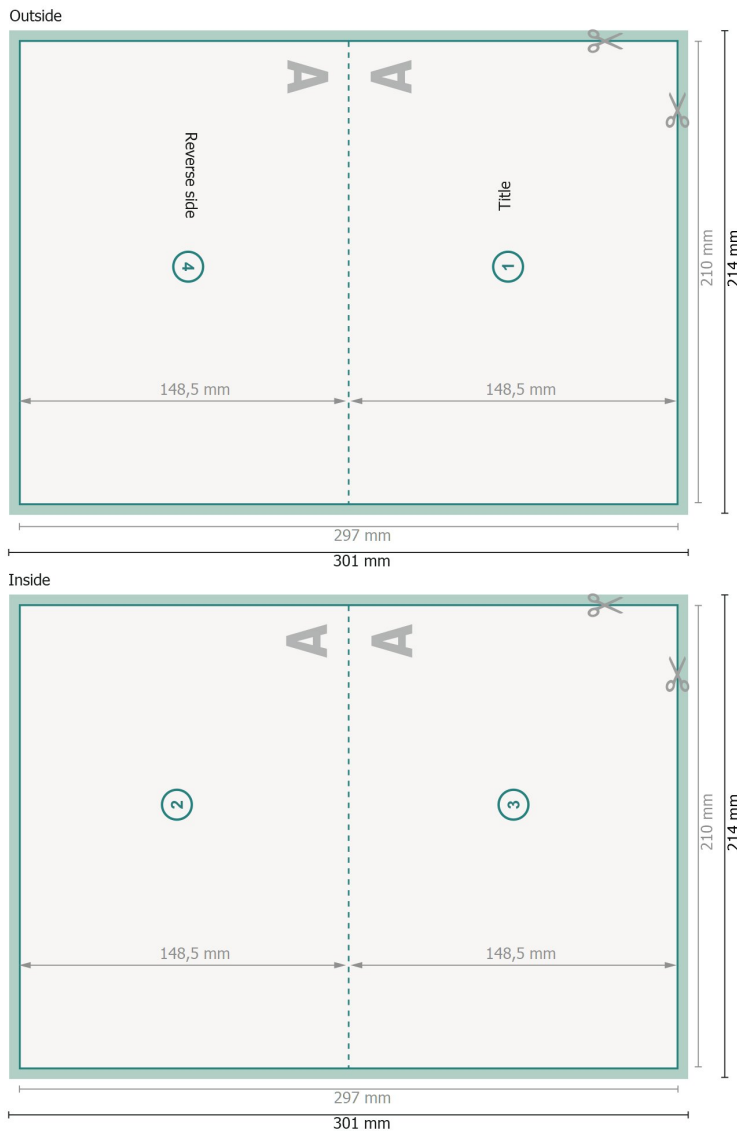

Folded cards with spot relief varnish, A5 landscape, long side creasing

1 fold

Format view rotated by 90 degrees.

Dataformat (incl. 2 mm bleed):

30,1 x 21,4 cm

bleed:

2 mm

Trimmed size:

29,7 x 21 cm

Trimmed size (closed):

21 x 14,8 cm

Safety margin:

4 mm

Maintaining space between the text/information and the edge of the trimmed format prevents undesirable cuts.

Explanation of symbols

-  Bleed
-  Reading direction
-  Trimmed size
-  Data format
-  We will cut/perforate your product here
-  Creasing/Folding

Please note:

Allow for trim allowance and safety margin according to instructions.

Arrange background graphics, images or graphics up to the edge of the data format.

Tolerances may occur during production due to cutting, punching and folding processes.