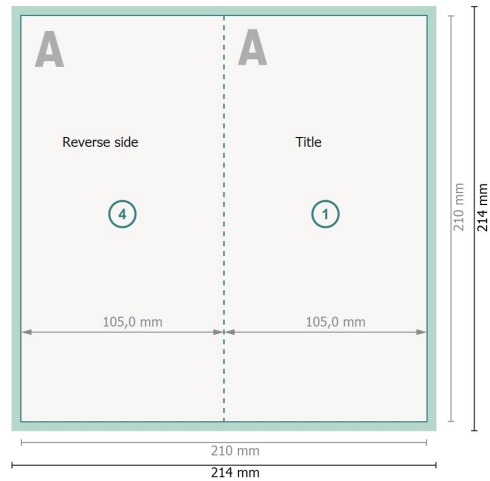

Folded Christmas cards with spot hot foil stamping, portrait, DL

4 pages, 1 fold

Outside

Inside

Dataformat (incl. 2 mm bleed):

21,4 x 21,4 cm

bleed:

2 mm

Trimmed size:

21 x 21 cm

Trimmed size (closed):

10,5 x 21 cm

Safety margin:

4 mm

Maintaining space between the text/information and the edge of the trimmed format prevents undesirable cuts.

Explanation of symbols

 Bleed

 Reading direction

 Trimmed size

 Data format

 We will cut/perforate your product here

 Creasing/Folding

Please note:

Allow for trim allowance and safety margin according to instructions.

Arrange background graphics, images or graphics up to the edge of the data format.

Tolerances may occur during production due to cutting, punching and folding processes.

Printing data: Instructions and templates can be found under the menu item *Printing data* at www.onlineprinters.co.uk