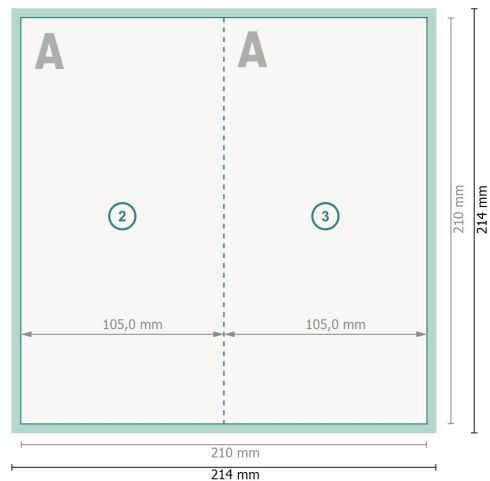

Folded Christmas cards with spot hot foil stamping, portrait, DL

4 pages, 1 fold

Outside

Inside

Dataformat (incl. 2 mm bleed):

21,4 x 21,4 cm

bleed:

2 mm

Trimmed size:

21 x 21 cm

Trimmed size (closed):

10,5 x 21 cm

Safety margin:

4 mm

Maintaining space between the text/information and the edge of the trimmed format prevents undesirable cuts.

Explanation of symbols

 Bleed

 Reading direction

 Trimmed size

 Data format

 We will cut/perforate your product here

 Creasing/Folding

Please note:

Allow for trim allowance and safety margin according to instructions.

Arrange background graphics, images or graphics up to the edge of the data format.

Tolerances may occur during production due to cutting, punching and folding processes.

Printing data: Instructions and templates can be found under the menu item *Printing data* at www.onlineprinters.co.uk