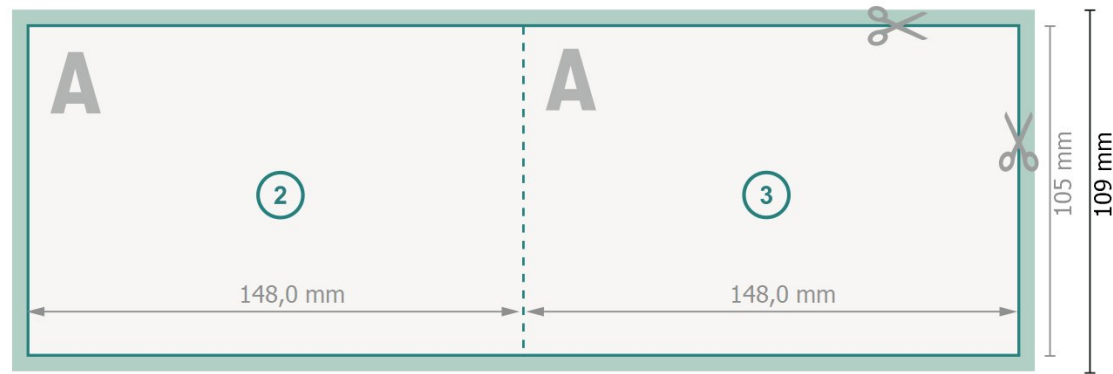

Folded Christmas cards with spot relief varnish, landscape, A6

1 fold

Outside

Inside

Dataformat (incl. 2 mm bleed):

30 x 10,9 cm

Trimmed size:

29,6 x 10,5 cm

bleed:

2 mm

Trimmed size (closed):

14,8 x 10,5 cm

Safety margin:

4 mm

Maintaining space between the text/information and the edge of the trimmed format prevents undesirable cuts.

Explanation of symbols

Arrange background graphics, images or graphics up to the edge of the data format.

Tolerances may occur during production due to cutting, punching and folding processes.

Printing data: Instructions and templates can be found under the menu item *Printing data* at www.onlineprinters.co.uk