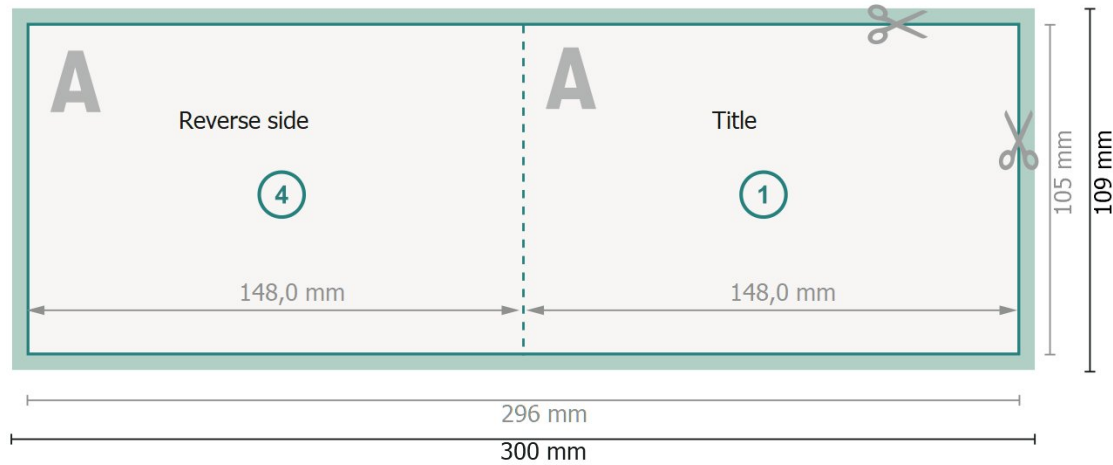

Folded Christmas cards with spot relief varnish, landscape, A6

1 fold

Outside

Inside

Dataformat (incl. 2 mm bleed):

30 x 10,9 cm

Trimmed size:

29,6 x 10,5 cm

bleed:

2 mm

Trimmed size (closed):

14,8 x 10,5 cm

Safety margin:

4 mm

Maintaining space between the text/information and the edge of the trimmed format prevents undesirable cuts.

Explanation of symbols

Arrange background graphics, images or graphics up to the edge of the data format.

Tolerances may occur during production due to cutting, punching and folding processes.

Printing data: Instructions and templates can be found under the menu item *Printing data* at www.onlineprinters.co.uk