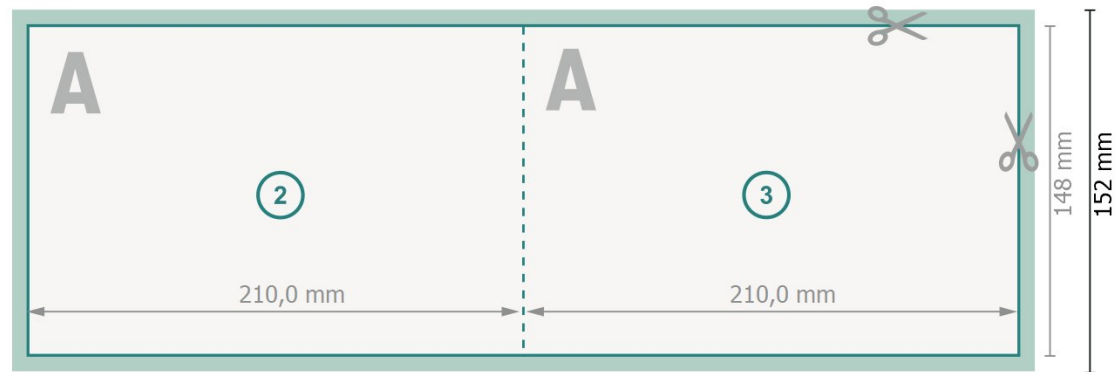

Folded Cards Landscape with spot UV varnish, A5

1 fold

Outside

Inside

Dataformat (incl. 2 mm bleed):

42,4 x 15,2 cm

bleed:

2 mm

Trimmed size:

42 x 14,8 cm

Trimmed size (closed):

21 x 14,8 cm

Safety margin:

4 mm

Maintaining space between the text/information and the edge of the trimmed format prevents undesirable cuts.

Explanation of symbols

Arrange background graphics, images or graphics up to the edge of the data format.

Tolerances may occur during production due to cutting, punching and folding processes.

Printing data: Instructions and templates can be found under the menu item *Printing data* at www.onlineprinters.co.uk