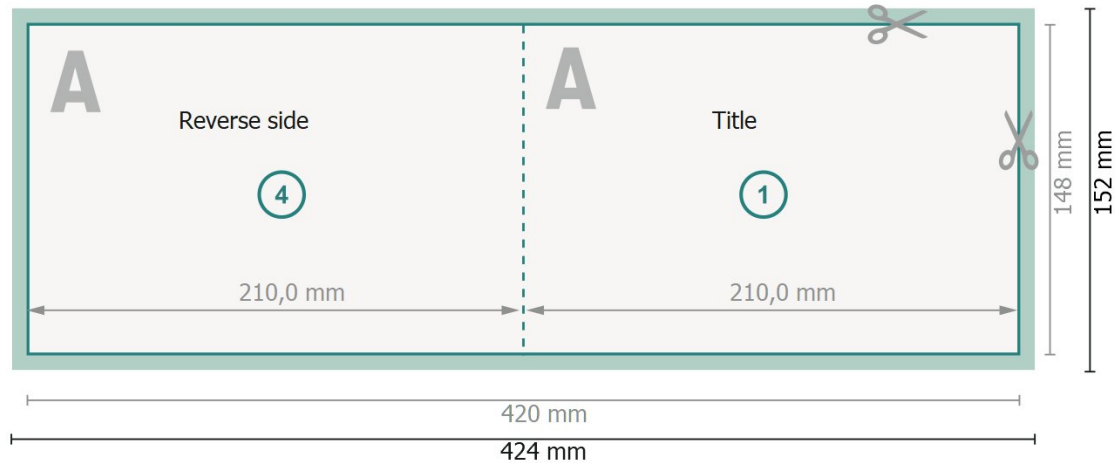

Folded Cards Landscape with spot UV varnish, A5

1 fold

Outside

Inside

Dataformat (incl. 2 mm bleed):

42,4 x 15,2 cm

bleed:

2 mm

Trimmed size:

42 x 14,8 cm

Trimmed size (closed):

21 x 14,8 cm

Safety margin:

4 mm

Maintaining space between the text/information and the edge of the trimmed format prevents undesirable cuts.

Explanation of symbols

Arrange background graphics, images or graphics up to the edge of the data format.

Tolerances may occur during production due to cutting, punching and folding processes.

Printing data: Instructions and templates can be found under the menu item *Printing data* at www.onlineprinters.co.uk