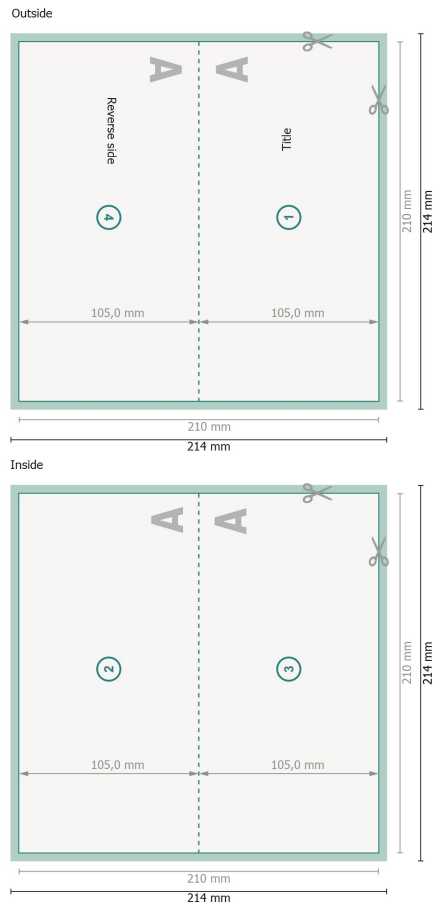

Folded cards with spot relief varnish, DL landscape, long side creasing

1 fold

Format view rotated by 90 degrees.

Dataformat (incl. 2 mm bleed):

21,4 x 21,4 cm

bleed:

2 mm

Trimmed size:

21 x 21 cm

Trimmed size (closed):

21 x 10,5 cm

Safety margin:

4 mm

Maintaining space between the text/information and the edge of the trimmed format prevents undesirable cuts.

Explanation of symbols

 Bleed

 Reading direction

 Trimmed size

 Data format

 We will cut/perforate your product here

 Creasing/Folding

Please note:

Allow for trim allowance and safety margin according to instructions.

Arrange background graphics, images or graphics up to the edge of the data format.