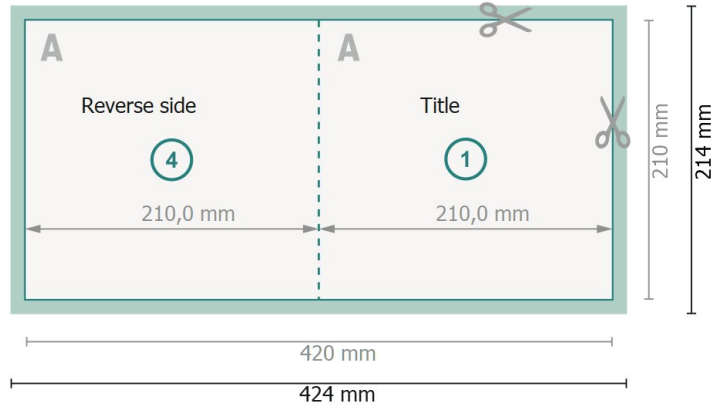

Folded Cards with spot relief varnish, A4-Square

1 fold

Outside

Inside

Dataformat (incl. 2 mm bleed):

42,4 x 21,4 cm

bleed:

2 mm

Trimmed size:

42 x 21 cm

Trimmed size (closed):

21 x 21 cm

Safety margin:

4 mm

Maintaining space between the text/information and the edge of the trimmed format prevents undesirable cuts.

Please note:

Allow for trim allowance and safety margin according to instructions.

Arrange background graphics, images or graphics up to the edge of the data format.

Tolerances may occur during production due to cutting, punching and folding processes.