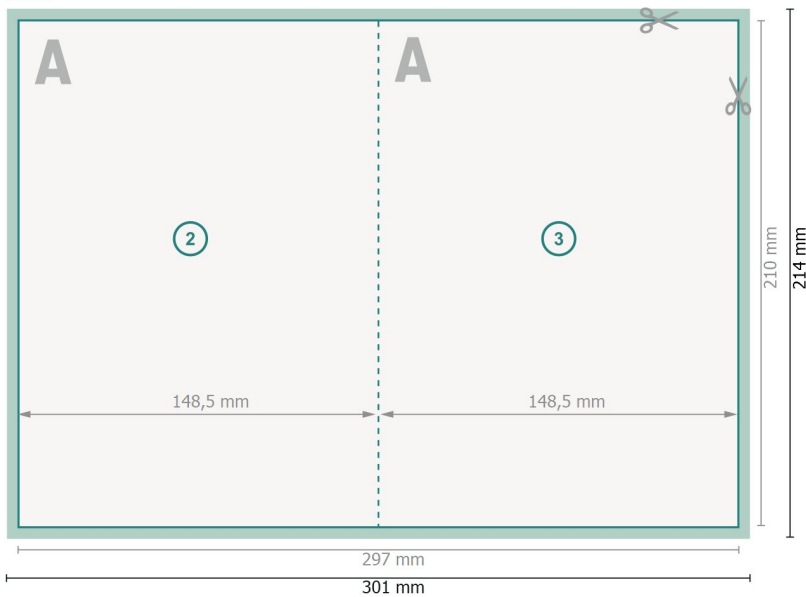

Folded Cards Portrait with spot relief varnish, A5

1 fold

Outside

Dataformat (incl. 2 mm bleed):
30,1 x 21,4 cm

bleed:
2 mm

Trimmed size:
29,7 x 21 cm

Trimmed size (closed):
14,8 x 21 cm

Safety margin:
4 mm

Maintaining space between the text/information and the edge of the trimmed format prevents undesirable cuts.

Inside

Explanation of symbols

-  Bleed
-  Reading direction
-  Trimmed size
-  Data format
-  We will cut/perforate your product here
-  Creasing/Folding

Please note:

Allow for trim allowance and safety margin according to instructions.

Arrange background graphics, images or graphics up to the edge of the data format.

Tolerances may occur during production due to cutting, punching and folding processes.