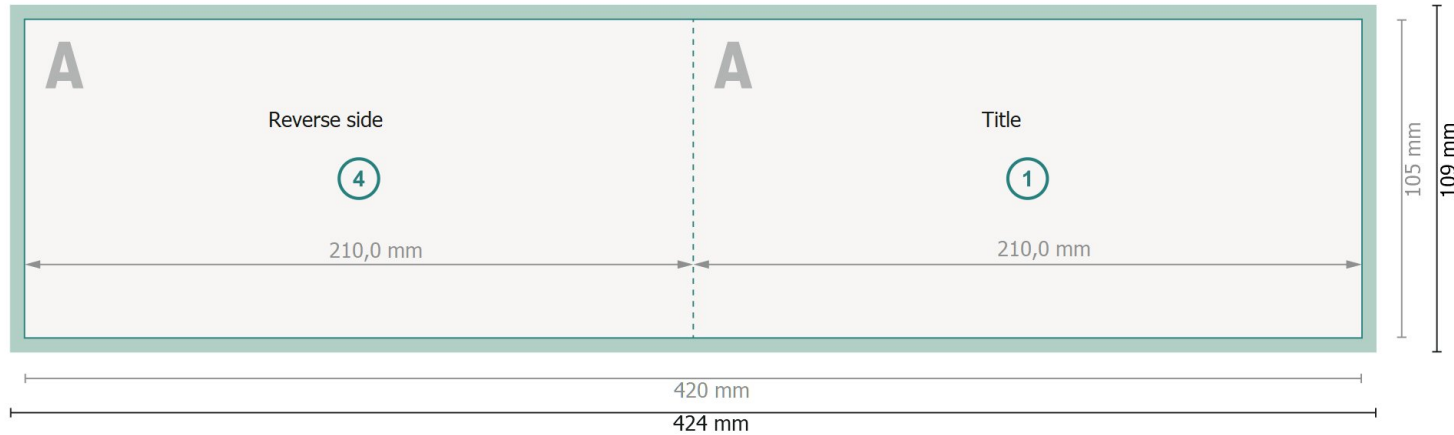

# Folded Christmas cards with spot UV varnish, landscape, DL

1 fold

Outside

**Dataformat (incl. 2 mm bleed):**

42,4 x 10,9 cm

**Trimmed size:**

42 x 10,5 cm

**bleed:**

2 mm

**Trimmed size (closed):**

21 x 10,5 cm

**Safety margin:**

4 mm

Maintaining space between the text/information and the edge of the trimmed format prevents undesirable cuts.

Inside

## Explanation of symbols

 Bleed

 Reading direction

 Trimmed size

 Data format

 We will cut/perforate your product here

 Creasing/Folding

## Please note:

Allow for trim allowance and safety margin according to instructions.

Arrange background graphics, images or graphics up to the edge of the data format.

Tolerances may occur during production due to cutting, punching and folding processes.