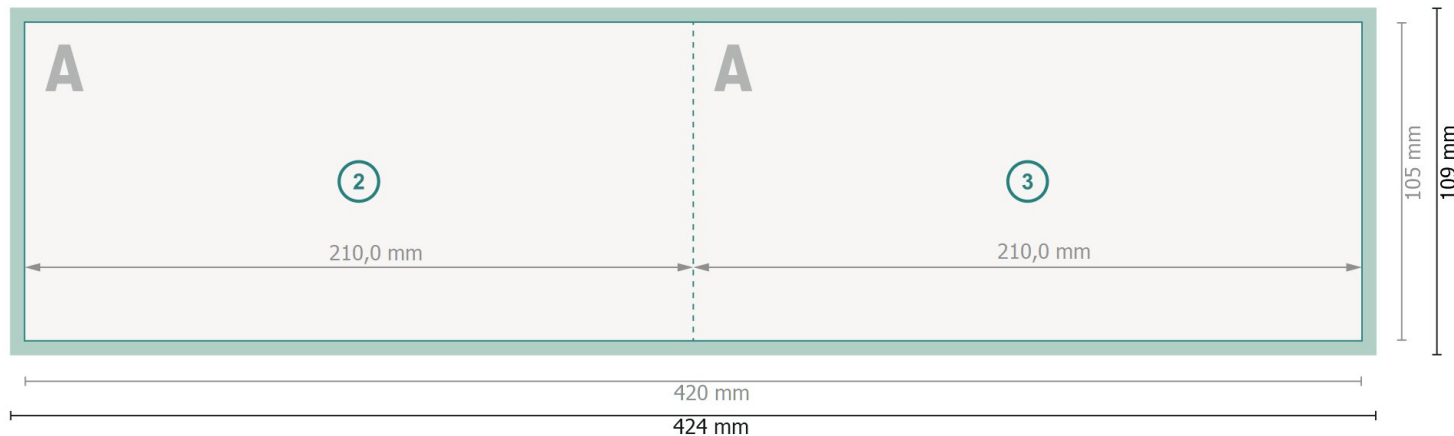

# Folded Christmas cards with spot UV varnish, landscape, DL

1 fold

Outside

**Dataformat (incl. 2 mm bleed):**

42,4 x 10,9 cm

**Trimmed size:**

42 x 10,5 cm

**bleed:**

2 mm

**Trimmed size (closed):**

21 x 10,5 cm

**Safety margin:**

4 mm

Maintaining space between the text/information and the edge of the trimmed format prevents undesirable cuts.

Inside

## Explanation of symbols

 Bleed

 Reading direction

 Trimmed size

 Data format

 We will cut/perforate your product here

 Creasing/Folding

## Please note:

Allow for trim allowance and safety margin according to instructions.

Arrange background graphics, images or graphics up to the edge of the data format.

Tolerances may occur during production due to cutting, punching and folding processes.