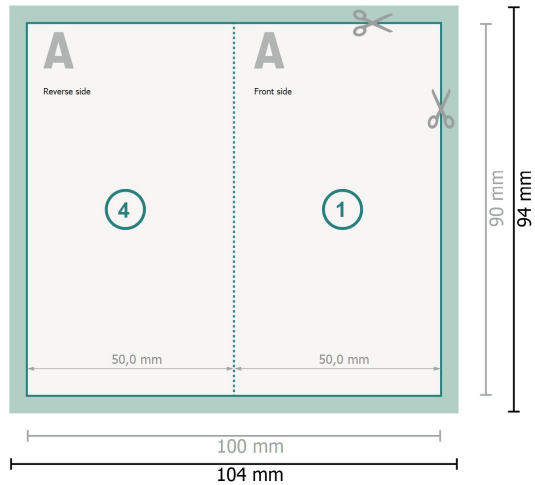

# Folded Cards with spot relief varnish, Portrait, 5.0 x 9.0 cm

1 fold

## Dataformat (incl. 2 mm bleed):

10,4 x 9,4 cm

## Trimmed size:

10 x 9 cm

## Trimmed size (closed):

5 x 9 cm