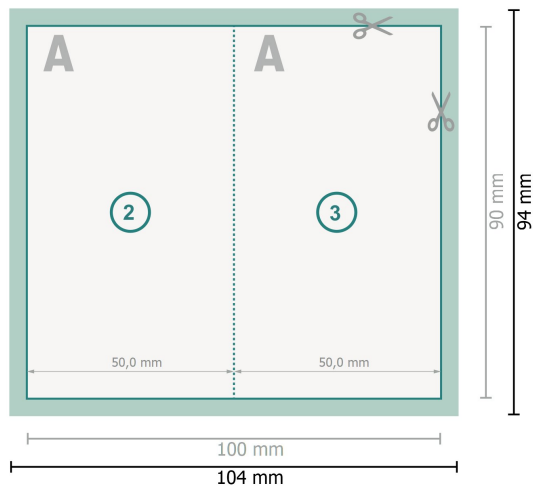

# Folded Cards with spot relief varnish, Portrait, 5.0 x 9.0 cm

1 fold

## Dataformat (incl. 2 mm bleed):

10,4 x 9,4 cm

## Trimmed size:

10 x 9 cm

## Trimmed size (closed):

5 x 9 cm