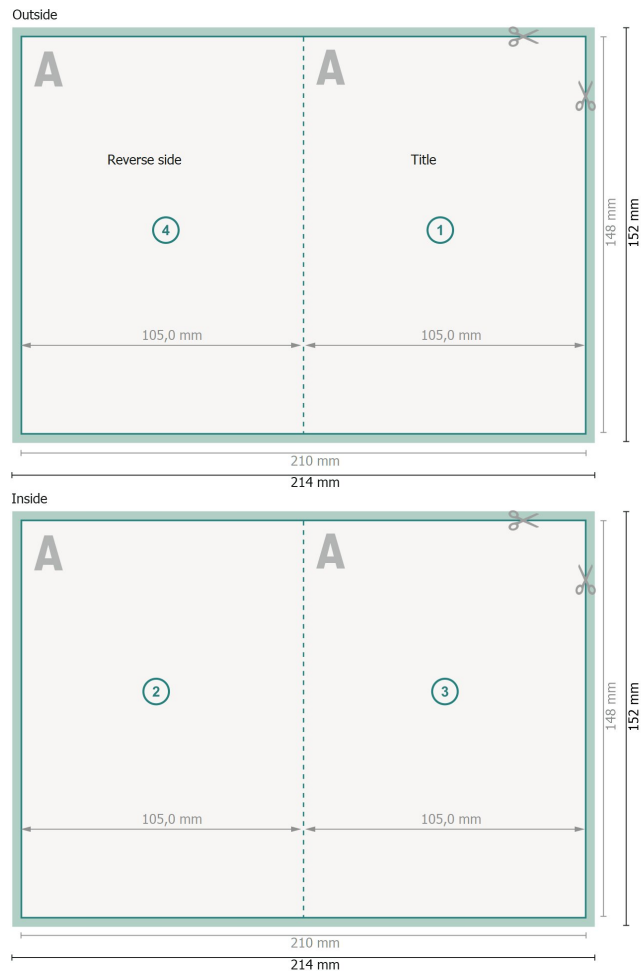

Folded Cards Portrait with spot hot foil stamping, A6

4 pages, 1 fold

Dataformat (incl. 2 mm bleed):

21,4 x 15,2 cm

bleed:

2 mm

Trimmed size:

21 x 14,8 cm

Trimmed size (closed):

10,5 x 14,8 cm

Safety margin:

4 mm

Maintaining space between the text/information and the edge of the trimmed format prevents undesirable cuts.

Explanation of symbols

 Bleed

 Reading direction

 Trimmed size

 Data format

 We will cut/perforate your product here

 Creasing/Folding

Please note:

Allow for trim allowance and safety margin according to instructions.

Arrange background graphics, images or graphics up to the edge of the data format.

Tolerances may occur during production due to cutting, punching and folding processes.

Printing data: Instructions and templates can be found under the menu item *Printing data* at www.onlineprinters.co.uk