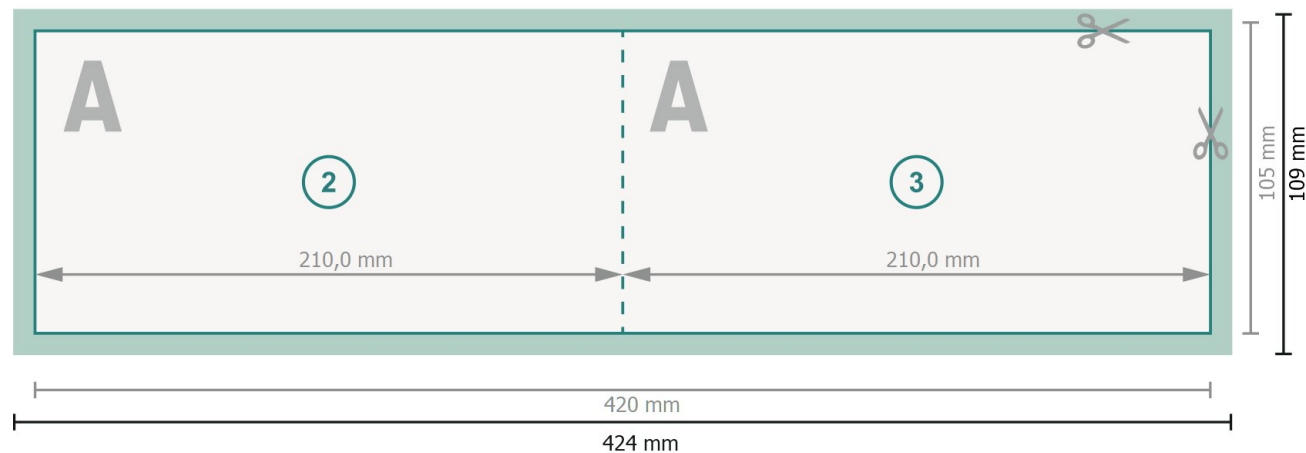

Folded Cards Landscape with spot hot foil stamping, DL

1 fold

Outside

Dataformat (incl. 2 mm bleed):

42,4 x 10,9 cm

bleed:

2 mm

Trimmed size:

42 x 10,5 cm

Trimmed size (closed):

21 x 10,5 cm

Safety margin:

4 mm

Maintaining space between the text/information and the edge of the trimmed format prevents undesirable cuts.

Inside

Explanation of symbols

 Bleed

 Reading direction

 Trimmed size

 Data format

 We will cut/perforate your product here

 Creasing/Folding

Please note:

Allow for trim allowance and safety margin according to instructions.

Arrange background graphics, images or graphics up to the edge of the data format.

Tolerances may occur during production due to cutting, punching and folding processes.

Printing data: Instructions and templates can be found under the menu item *Printing data* at www.onlineprinters.co.uk