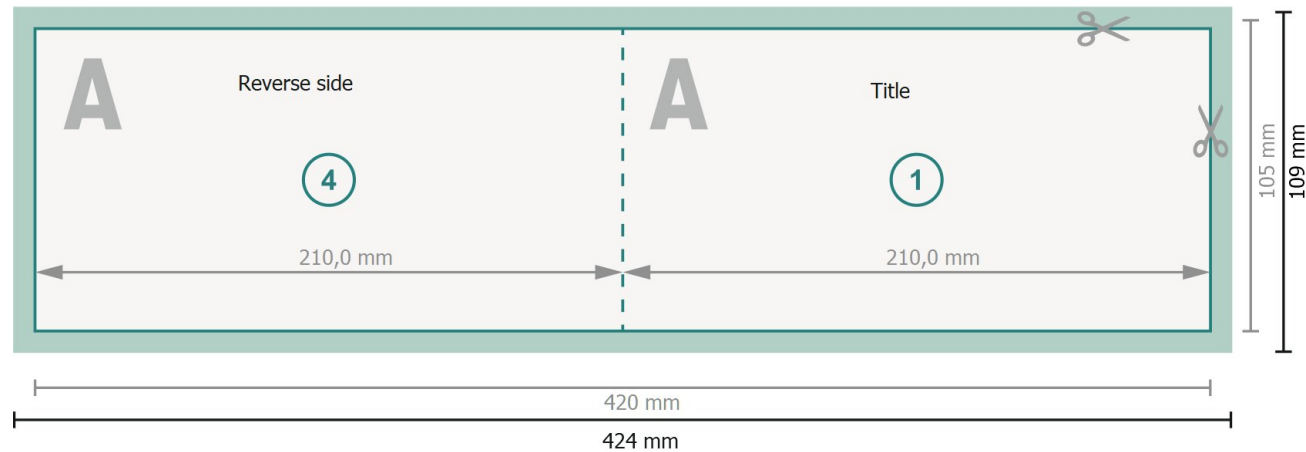

Folded Cards Landscape with spot hot foil stamping, DL

1 fold

Outside

Dataformat (incl. 2 mm bleed):

42,4 x 10,9 cm

bleed:

2 mm

Trimmed size:

42 x 10,5 cm

Trimmed size (closed):

21 x 10,5 cm

Safety margin:

4 mm

Maintaining space between the text/information and the edge of the trimmed format prevents undesirable cuts.

Inside

Explanation of symbols

 Bleed

 Reading direction

 Trimmed size

 Data format

 We will cut/perforate your product here

 Creasing/Folding

Please note:

Allow for trim allowance and safety margin according to instructions.

Arrange background graphics, images or graphics up to the edge of the data format.

Tolerances may occur during production due to cutting, punching and folding processes.

Printing data: Instructions and templates can be found under the menu item *Printing data* at www.onlineprinters.co.uk