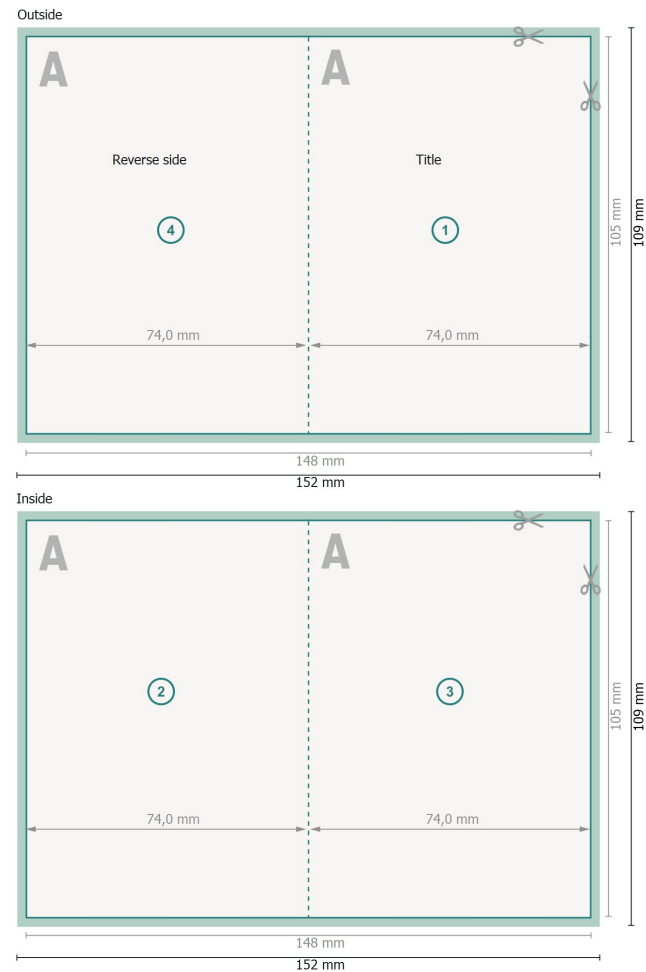

Folded Cards Portrait with spot UV varnish, A7

1 fold

Dataformat (incl. 2 mm bleed):

15,2 x 10,9 cm

bleed:

2 mm

Trimmed size:

14,8 x 10,5 cm

Trimmed size (closed):

7,4 x 10,5 cm

Safety margin:

4 mm

Maintaining space between the text/information and the edge of the trimmed format prevents undesirable cuts.

Explanation of symbols

 Bleed

 Reading direction

 Trimmed size

 Data format

 We will cut/perforate your product here

 Creasing/Folding

Please note:

Allow for trim allowance and safety margin according to instructions.

Arrange background graphics, images or graphics up to the edge of the data format.

Tolerances may occur during production due to cutting, punching and folding processes.

Printing data: Instructions and templates can be found under the menu item *Printing data* at www.onlineprinters.co.uk