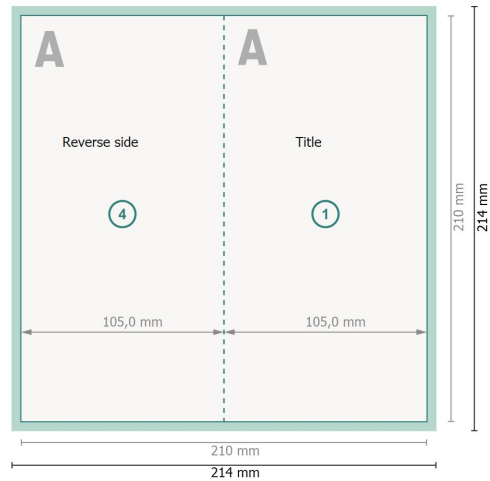

Folded Christmas cards with spot relief varnish, portrait, DL

4 pages, 1 fold

Outside

Inside

Dataformat (incl. 2 mm bleed):

21,4 x 21,4 cm

bleed:

2 mm

Trimmed size:

21 x 21 cm

Trimmed size (closed):

10,5 x 21 cm

Safety margin:

4 mm

Maintaining space between the text/information and the edge of the trimmed format prevents undesirable cuts.

Explanation of symbols

 Bleed

 Reading direction

 Trimmed size

 Data format

 We will cut/perforate your product here

 Creasing/Folding

Please note:

Allow for trim allowance and safety margin according to instructions.

Arrange background graphics, images or graphics up to the edge of the data format.

Tolerances may occur during production due to cutting, punching and folding processes.

Printing data: Instructions and templates can be found under the menu item *Printing data* at www.onlineprinters.co.uk