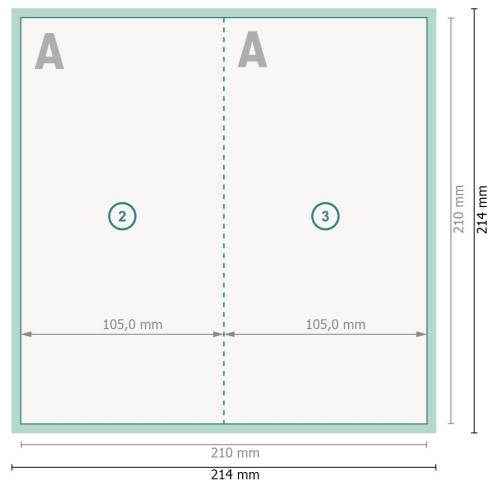

Folded Christmas cards with spot relief varnish, portrait, DL

4 pages, 1 fold

Outside

Inside

Dataformat (incl. 2 mm bleed):

21,4 x 21,4 cm

bleed:

2 mm

Trimmed size:

21 x 21 cm

Trimmed size (closed):

10,5 x 21 cm

Safety margin:

4 mm

Maintaining space between the text/information and the edge of the trimmed format prevents undesirable cuts.

Explanation of symbols

 Bleed

 Reading direction

 Trimmed size

 Data format

 We will cut/perforate your product here

 Creasing/Folding

Please note:

Allow for trim allowance and safety margin according to instructions.

Arrange background graphics, images or graphics up to the edge of the data format.

Tolerances may occur during production due to cutting, punching and folding processes.

Printing data: Instructions and templates can be found under the menu item *Printing data* at www.onlineprinters.co.uk