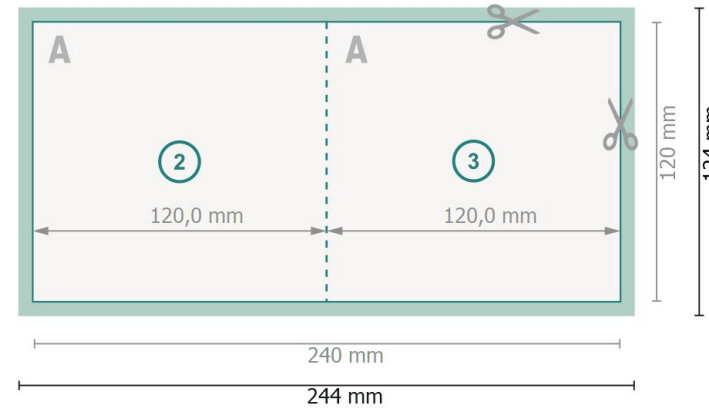

Folded Cards Portrait with spot UV varnish, CD-Format

1 fold

Outside

Inside

Dataformat (incl. 2 mm bleed):

24,4 x 12,4 cm

bleed:

2 mm

Trimmed size:

24 x 12 cm

Trimmed size (closed):

12 x 12 cm

Safety margin:

4 mm

Maintaining space between the text/information and the edge of the trimmed format prevents undesirable cuts.

Please note:

Allow for trim allowance and safety margin according to instructions.

Arrange background graphics, images or graphics up to the edge of the data format.

Tolerances may occur during production due to cutting, punching and folding processes.