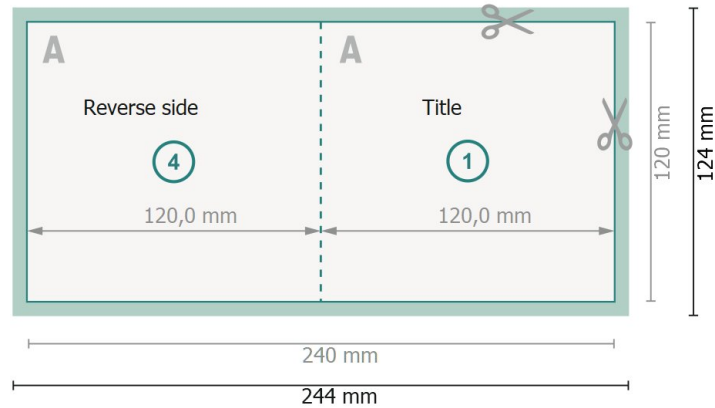

Folded Cards Portrait with spot UV varnish, CD-Format

1 fold

Outside

Inside

Dataformat (incl. 2 mm bleed):

24,4 x 12,4 cm

bleed:

2 mm

Trimmed size:

24 x 12 cm

Trimmed size (closed):

12 x 12 cm

Safety margin:

4 mm

Maintaining space between the text/information and the edge of the trimmed format prevents undesirable cuts.

Please note:

Allow for trim allowance and safety margin according to instructions.

Arrange background graphics, images or graphics up to the edge of the data format.

Tolerances may occur during production due to cutting, punching and folding processes.