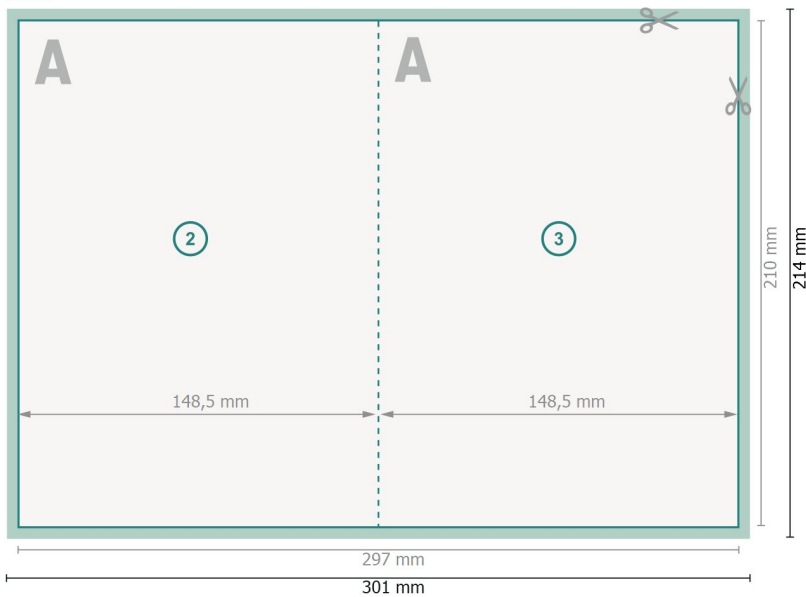

Folded Cards Portrait with spot UV varnish, A5

1 fold

Outside

Dataformat (incl. 2 mm bleed):
30,1 x 21,4 cm

bleed:
2 mm

Trimmed size:
29,7 x 21 cm

Trimmed size (closed):
14,8 x 21 cm

Safety margin:
4 mm

Maintaining space between the text/information and the edge of the trimmed format prevents undesirable cuts.

Inside

Explanation of symbols

-  Bleed
-  Reading direction
-  Trimmed size
-  Data format
-  We will cut/perforate your product here
-  Creasing/Folding

Please note:

Allow for trim allowance and safety margin according to instructions.

Arrange background graphics, images or graphics up to the edge of the data format.

Tolerances may occur during production due to cutting, punching and folding processes.