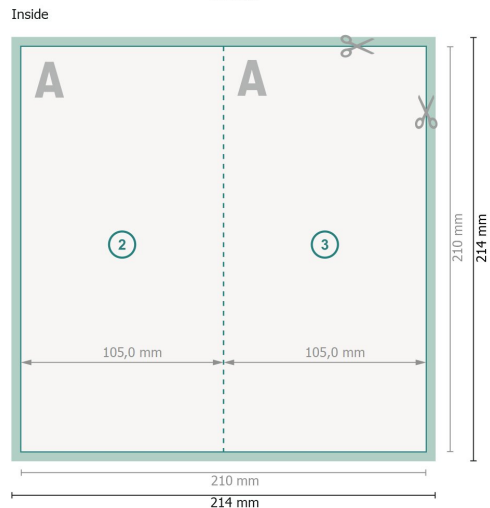

Folded Cards Portrait with spot hot foil stamping, DL

4 pages, 1 fold

Dataformat (incl. 2 mm bleed):

21,4 x 21,4 cm

bleed:

2 mm

Trimmed size:

21 x 21 cm

Trimmed size (closed):

10,5 x 21 cm

Safety margin:

4 mm

Maintaining space between the text/information and the edge of the trimmed format prevents undesirable cuts.

Explanation of symbols

 Bleed

 Reading direction

 Trimmed size

 Data format

 We will cut/perforate your product here

 Creasing/Folding

Please note:

Allow for trim allowance and safety margin according to instructions.

Arrange background graphics, images or graphics up to the edge of the data format.