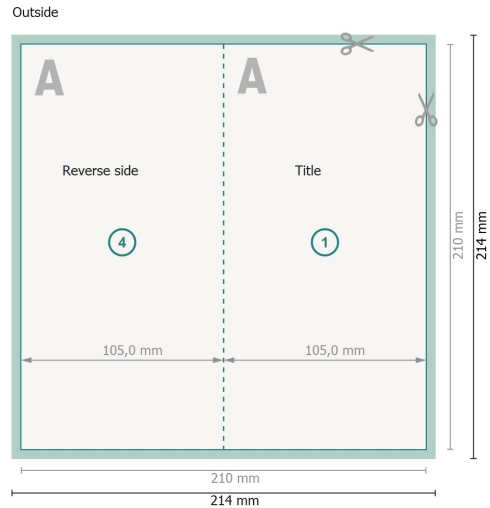

Folded Cards Portrait with spot hot foil stamping, DL

4 pages, 1 fold

Dataformat (incl. 2 mm bleed):

21,4 x 21,4 cm

bleed:

2 mm

Trimmed size:

21 x 21 cm

Trimmed size (closed):

10,5 x 21 cm

Safety margin:

4 mm

Maintaining space between the text/information and the edge of the trimmed format prevents undesirable cuts.

Explanation of symbols

 Bleed

 Reading direction

 Trimmed size

 Data format

 We will cut/perforate your product here

 Creasing/Folding

Please note:

Allow for trim allowance and safety margin according to instructions.

Arrange background graphics, images or graphics up to the edge of the data format.