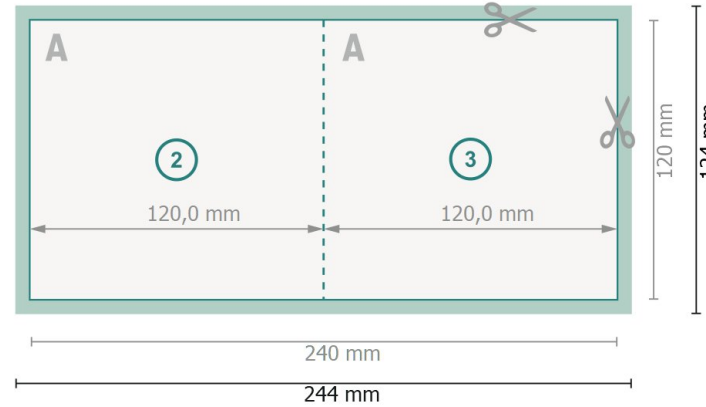

# Folded Cards Portrait with spot hot foil stamping, CD-Format

1 fold

Outside

Inside

**Dataformat (incl. 2 mm bleed):**

24,4 x 12,4 cm

**bleed:**

2 mm

**Trimmed size:**

24 x 12 cm

**Trimmed size (closed):**

12 x 12 cm

**Safety margin:**

4 mm

Maintaining space between the text/information and the edge of the trimmed format prevents undesirable cuts.

## Please note:

Allow for trim allowance and safety margin according to instructions.

Arrange background graphics, images or graphics up to the edge of the data format.

Tolerances may occur during production due to cutting, punching and folding processes.