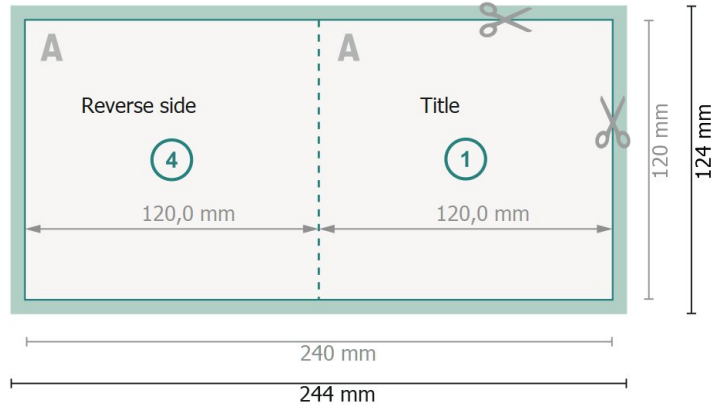

# Folded Cards Portrait with spot hot foil stamping, CD-Format

1 fold

Outside

Inside

**Dataformat (incl. 2 mm bleed):**

24,4 x 12,4 cm

**bleed:**

2 mm

**Trimmed size:**

24 x 12 cm

**Trimmed size (closed):**

12 x 12 cm

**Safety margin:**

4 mm

Maintaining space between the text/information and the edge of the trimmed format prevents undesirable cuts.

## Please note:

Allow for trim allowance and safety margin according to instructions.

Arrange background graphics, images or graphics up to the edge of the data format.

Tolerances may occur during production due to cutting, punching and folding processes.