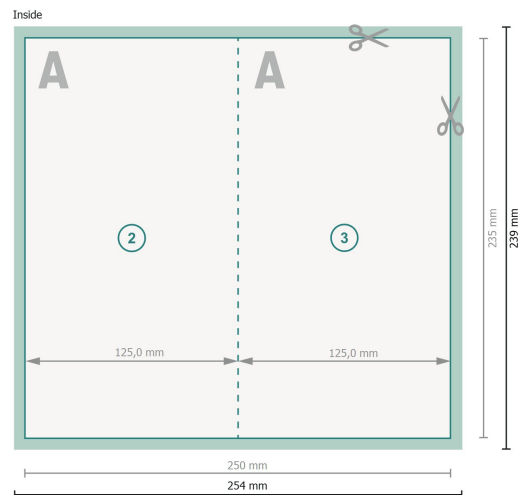

Folded Cards Portrait with spot relief varnish, Maxi

1 fold

Dataformat (incl. 2 mm bleed):

25,4 x 23,9 cm

bleed:

2 mm

Trimmed size:

25 x 23,5 cm

Trimmed size (closed):

12,5 x 23,5 cm

Safety margin:

4 mm

Maintaining space between the text/information and the edge of the trimmed format prevents undesirable cuts.

Explanation of symbols

 Bleed

 Reading direction

 Trimmed size

 Data format

 We will cut/perforate your product here

 Creasing/Folding

Please note:

Allow for trim allowance and safety margin according to instructions.

Arrange background graphics, images or graphics up to the edge of the data format.