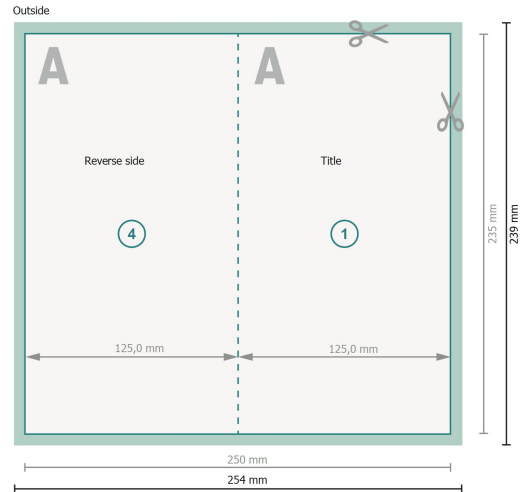

Folded Cards Portrait with spot relief varnish, Maxi

1 fold

Dataformat (incl. 2 mm bleed):

25,4 x 23,9 cm

bleed:

2 mm

Trimmed size:

25 x 23,5 cm

Trimmed size (closed):

12,5 x 23,5 cm

Safety margin:

4 mm

Maintaining space between the text/information and the edge of the trimmed format prevents undesirable cuts.

Explanation of symbols

 Bleed

 Reading direction

 Trimmed size

 Data format

 We will cut/perforate your product here

 Creasing/Folding

Please note:

Allow for trim allowance and safety margin according to instructions.

Arrange background graphics, images or graphics up to the edge of the data format.