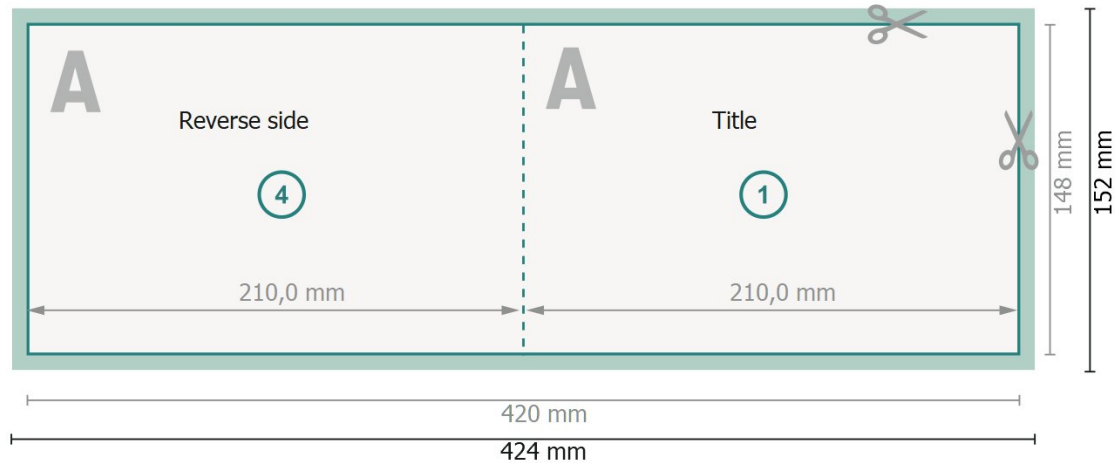

Folded Cards Landscape with spot hot foil stamping, A5

1 fold

Outside

Inside

Dataformat (incl. 2 mm bleed):

42,4 x 15,2 cm

bleed:

2 mm

Trimmed size:

42 x 14,8 cm

Trimmed size (closed):

21 x 14,8 cm

Safety margin:

4 mm

Maintaining space between the text/information and the edge of the trimmed format prevents undesirable cuts.

Explanation of symbols

Arrange background graphics, images or graphics up to the edge of the data format.

Tolerances may occur during production due to cutting, punching and folding processes.

Printing data: Instructions and templates can be found under the menu item *Printing data* at www.onlineprinters.co.uk