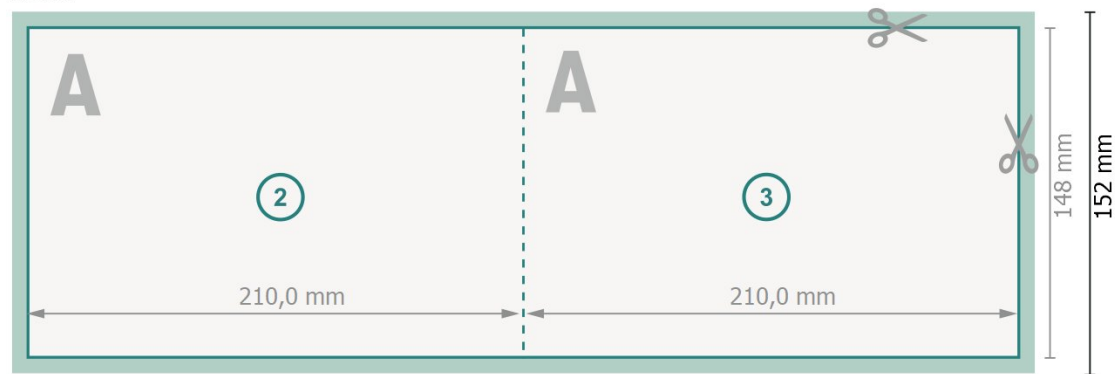

Folded Cards Landscape with spot hot foil stamping, A5

1 fold

Outside

Inside

Dataformat (incl. 2 mm bleed):

42,4 x 15,2 cm

bleed:

2 mm

Trimmed size:

42 x 14,8 cm

Trimmed size (closed):

21 x 14,8 cm

Safety margin:

4 mm

Maintaining space between the text/information and the edge of the trimmed format prevents undesirable cuts.

Explanation of symbols

Arrange background graphics, images or graphics up to the edge of the data format.

Tolerances may occur during production due to cutting, punching and folding processes.

Printing data: Instructions and templates can be found under the menu item *Printing data* at www.onlineprinters.co.uk