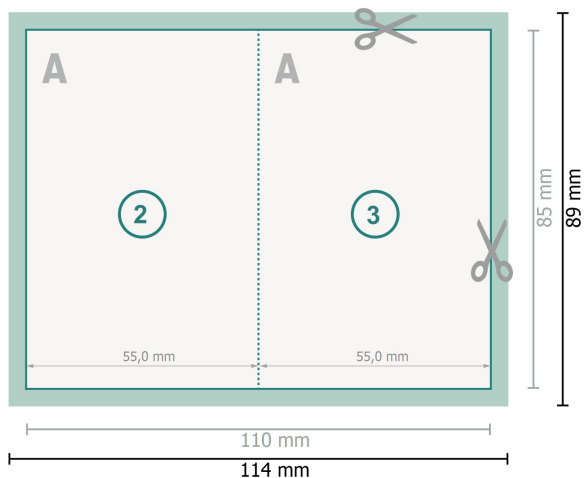

# Folded Cards with spot relief varnish, Portrait, 5.5 x 8.5 cm

1 fold

## Dataformat (incl. 2 mm bleed):

11,4 x 8,9 cm

## Trimmed size:

11 x 8,5 cm

## Trimmed size (closed):

5,5 x 8,5 cm