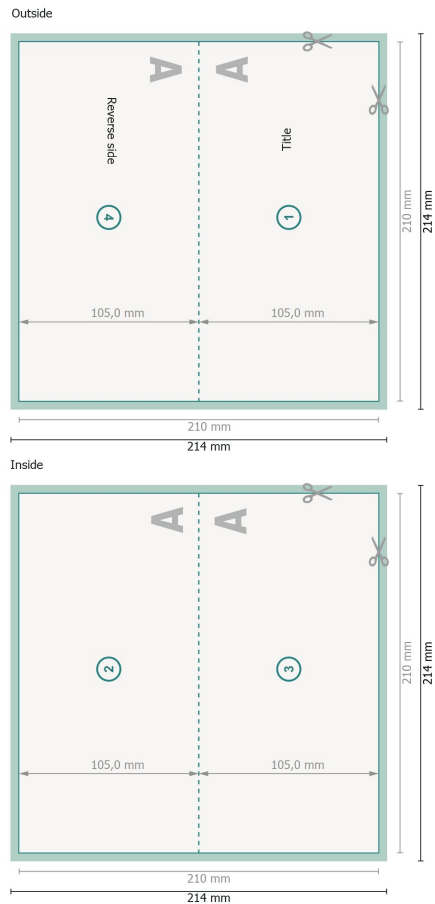

Folded Christmas cards with spot relief varnish, DL landscape, long side creasing

1 fold

Format view rotated by 90 degrees.

Dataformat (incl. 2 mm bleed):

21,4 x 21,4 cm

bleed:

2 mm

Trimmed size:

21 x 21 cm

Trimmed size (closed):

21 x 10,5 cm

Safety margin:

4 mm

Maintaining space between the text/information and the edge of the trimmed format prevents undesirable cuts.

Explanation of symbols

 Bleed

 Reading direction

 Trimmed size

 Data format

 We will cut/perforate your product here

 Creasing/Folding

Please note:

Allow for trim allowance and safety margin according to instructions.

Arrange background graphics, images or graphics up to the edge of the data format.